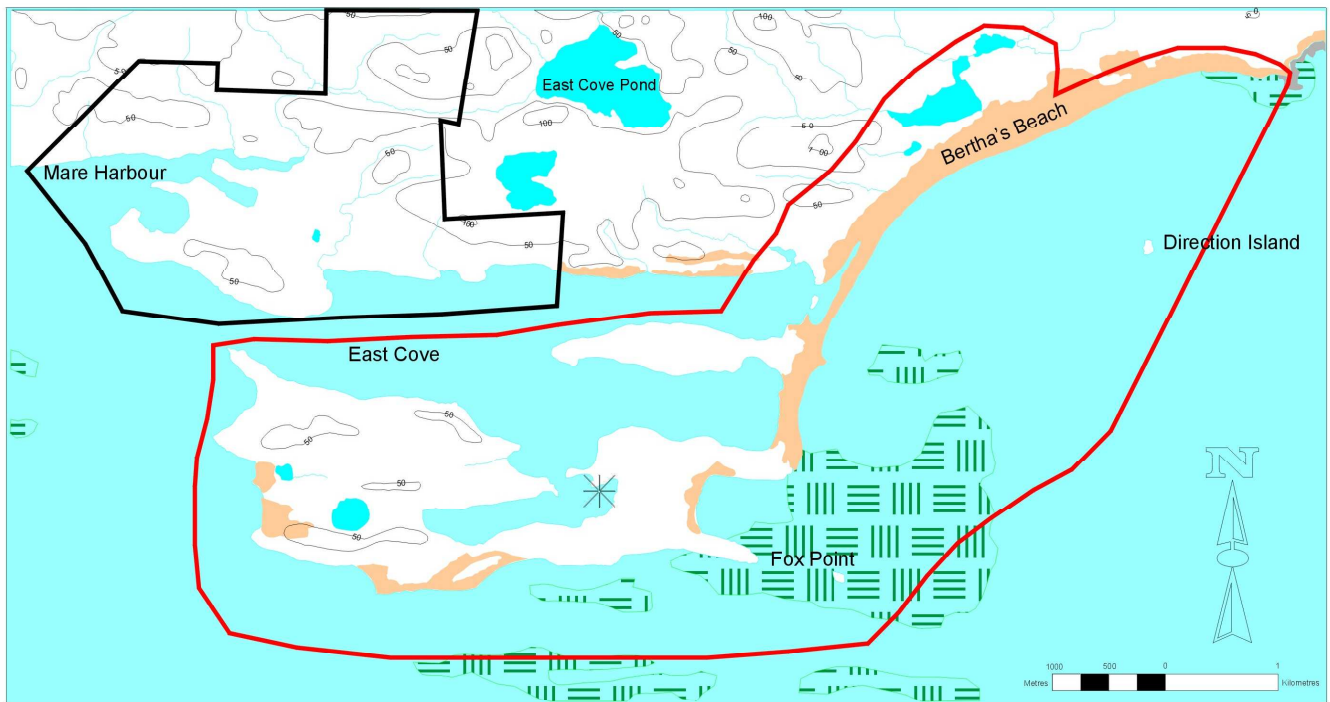

# Bertha's Beach, Falkland Islands

Ramsar Site Code: xxxx  
 Wetland of International Importance, Ramsar Convention  
 Boundary shown thus:   
 Area of Ramsar site: 4,000 ha  
 Scale: 1:50,000  
 Map 1 of 1  
 Version number: 2  
 Projection: Tranverse Mercator, UTM Zone 21  
 Reproduced from: Falkland Islands Sheet 22, © Crown Copyright 1991

Wetland of International Importance  
 Ramsar Convention  
 Designated by the Secretary of State  
 Date:

-  Sand/Mudflat
-  Cliff/Rock
-  Kelp bed
-  Pond

-  Map Anchor at:  
58°25'00"W  
51°55'00"S
- Contour lines are in feet
-  Military Facility boundaries