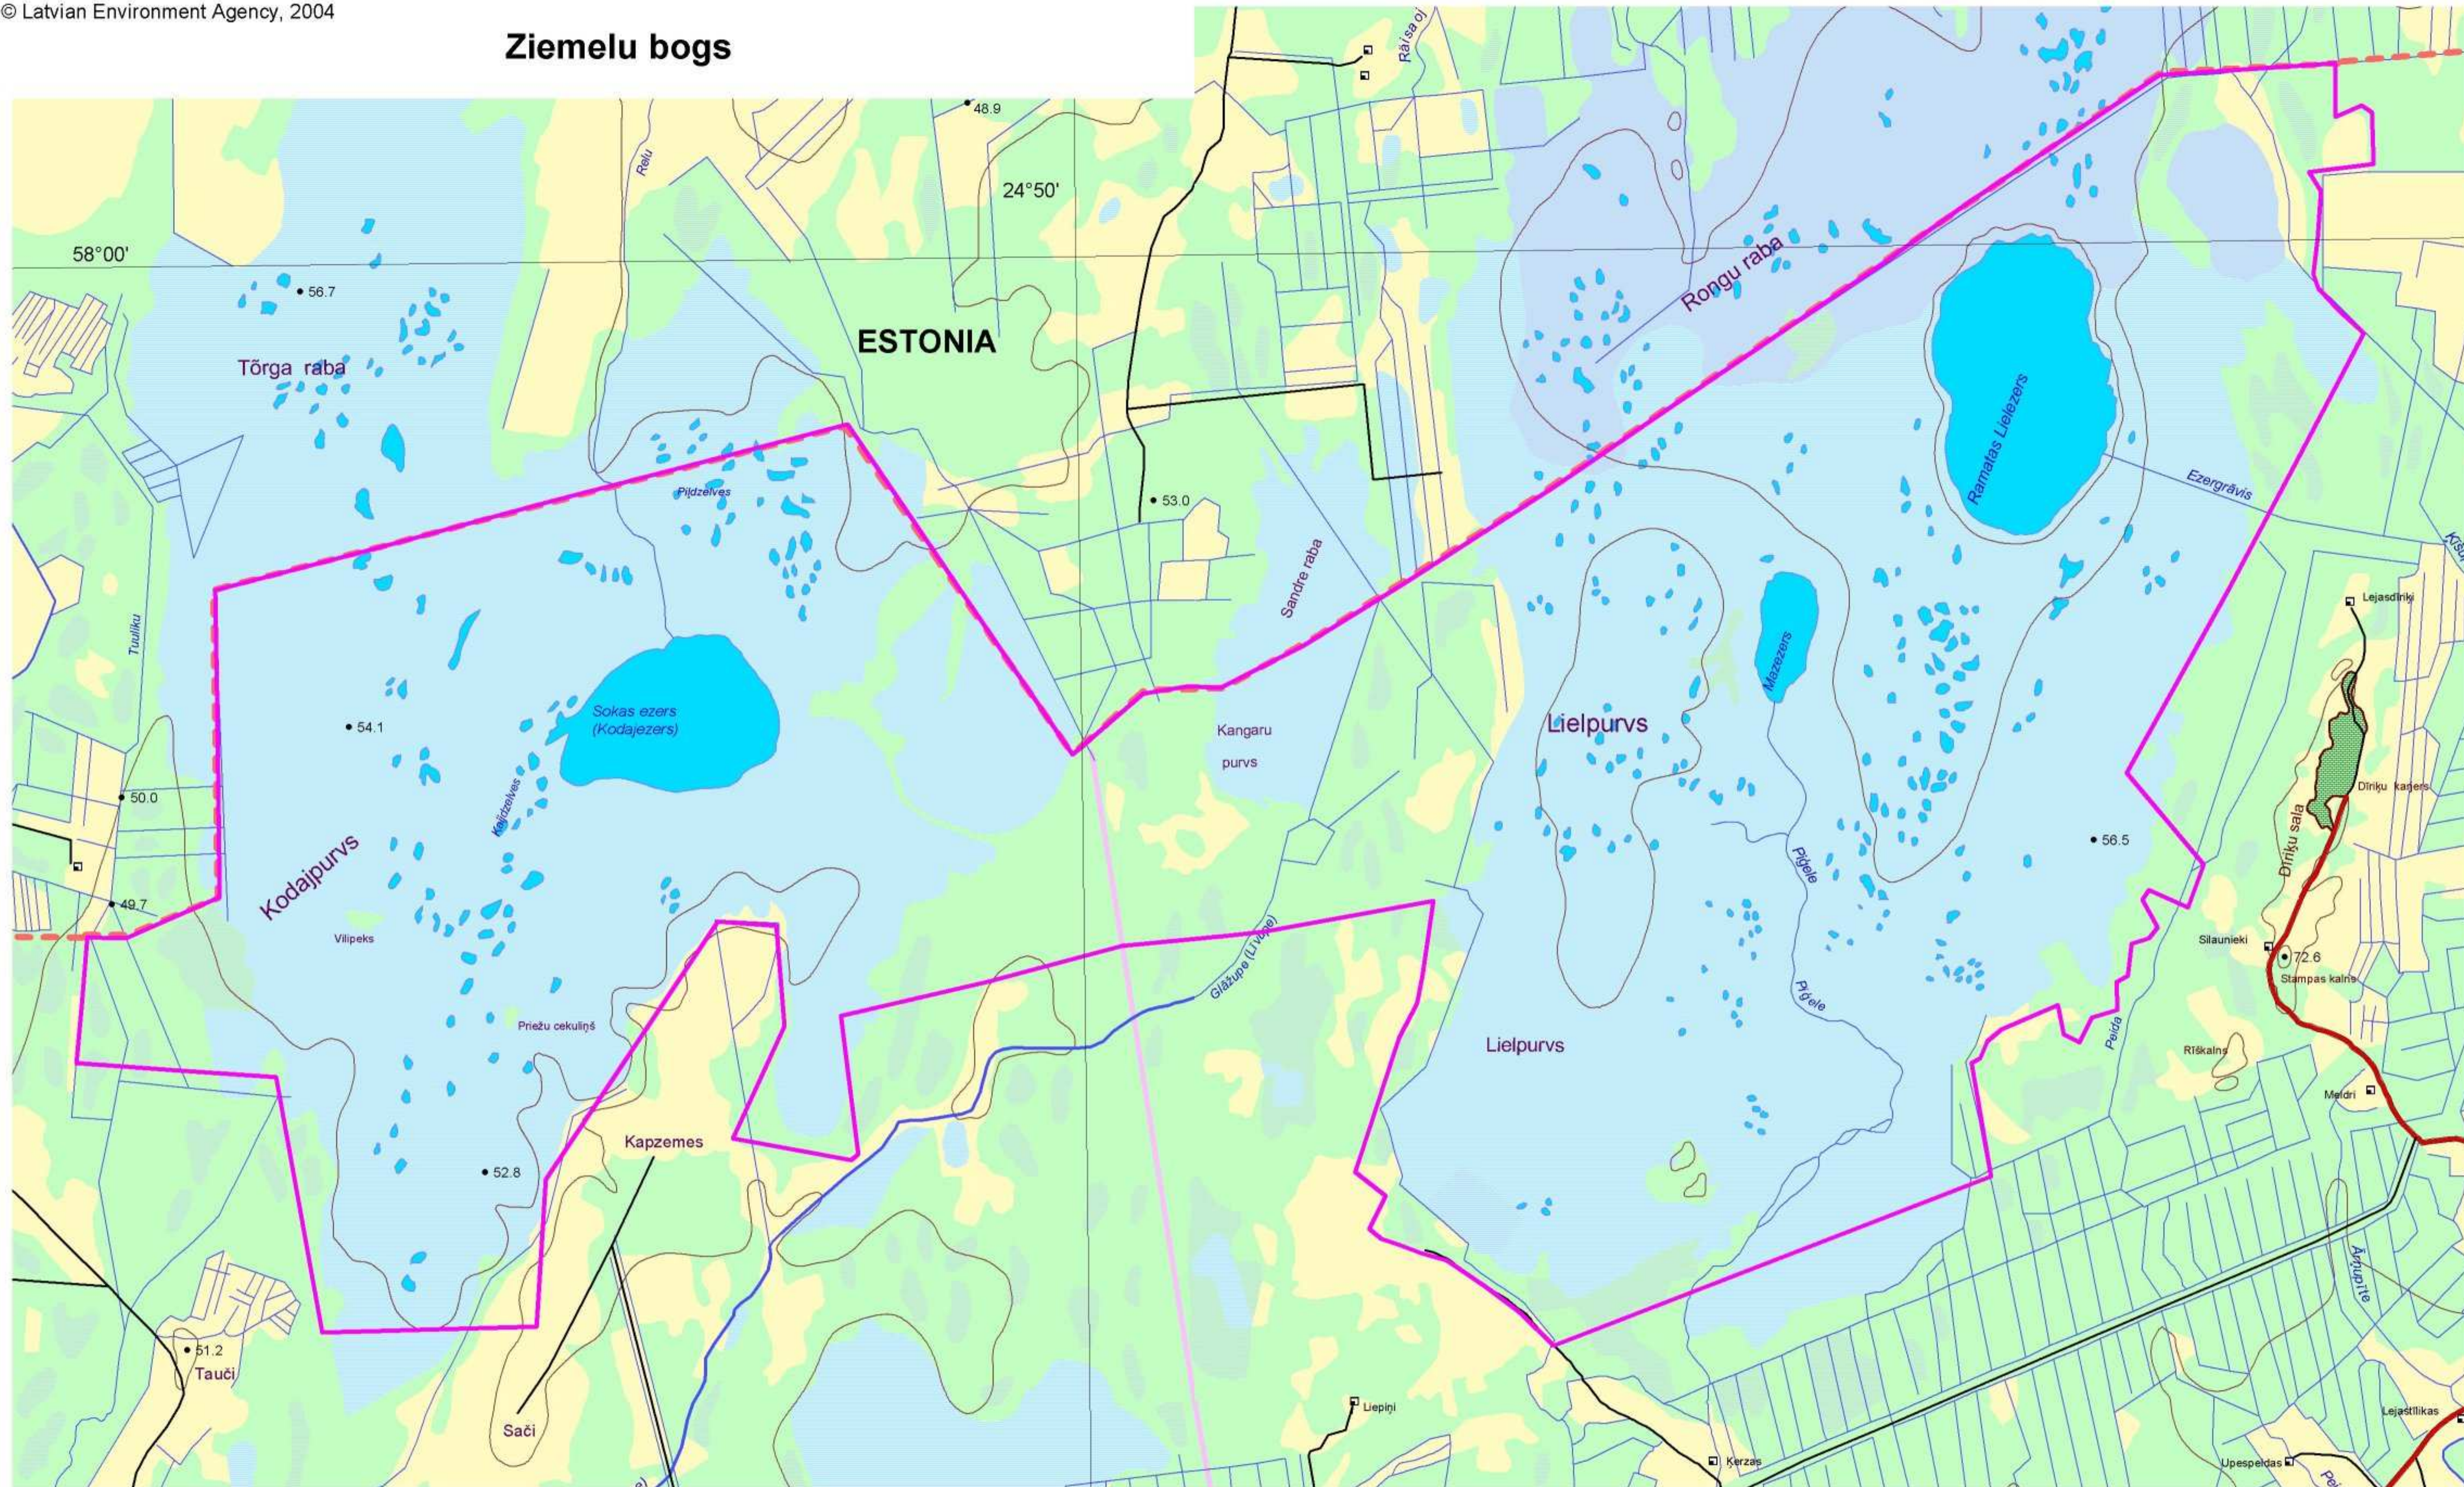

# Ziemeļu bogs

**LEGEND:**

- Ramsar site border
- National border
- Administrative borders
- Main rivers
- Roads covered by asphalt
- Unpaved roads

**Landuse**

- Wetland with forest
- Wetland
- Bog
- Lake
- Forest
- Agricultural land
- Extraction site
- Peat extraction

SCALE 1:40000