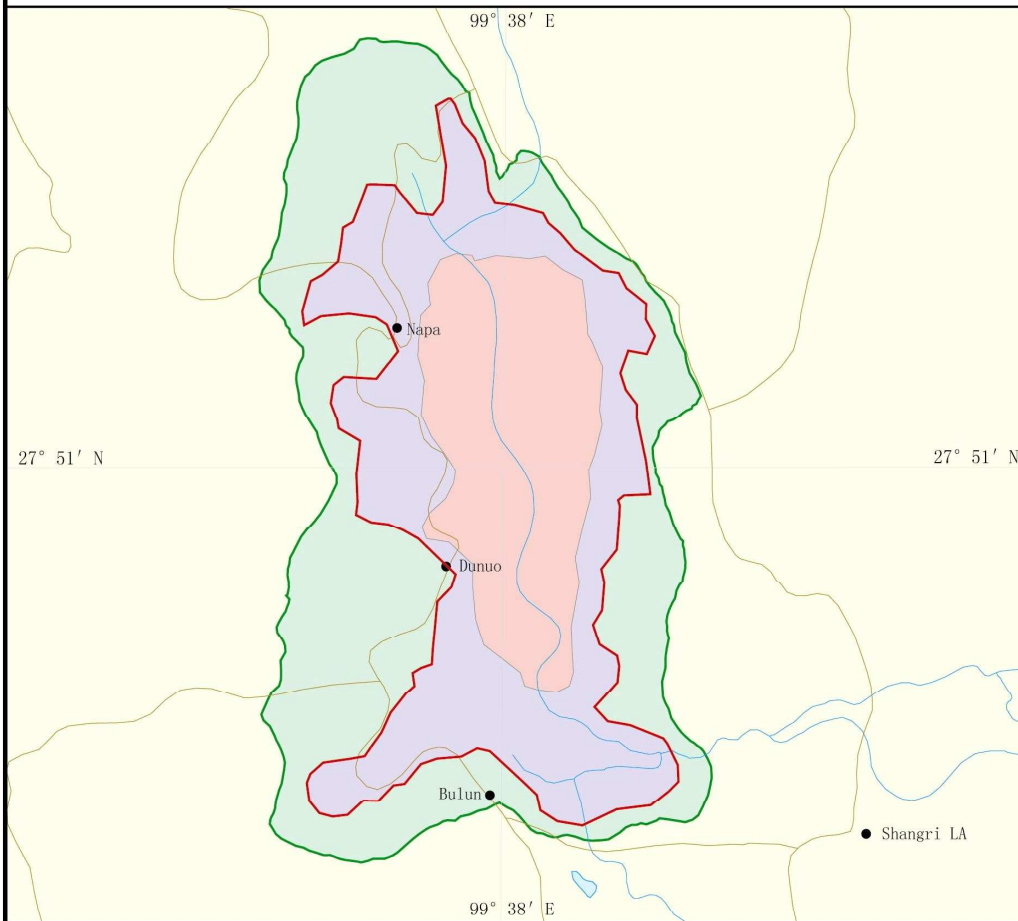

Napahai Wetland

(Total area 2083 hectare)

Legend

- Village
- Road
- River
- Lake
- Boundary of NR
- Core area
- Buffer zone
- Experiment area
- Boundary of Ramsar site

0 5 1 2 3 Kilometers