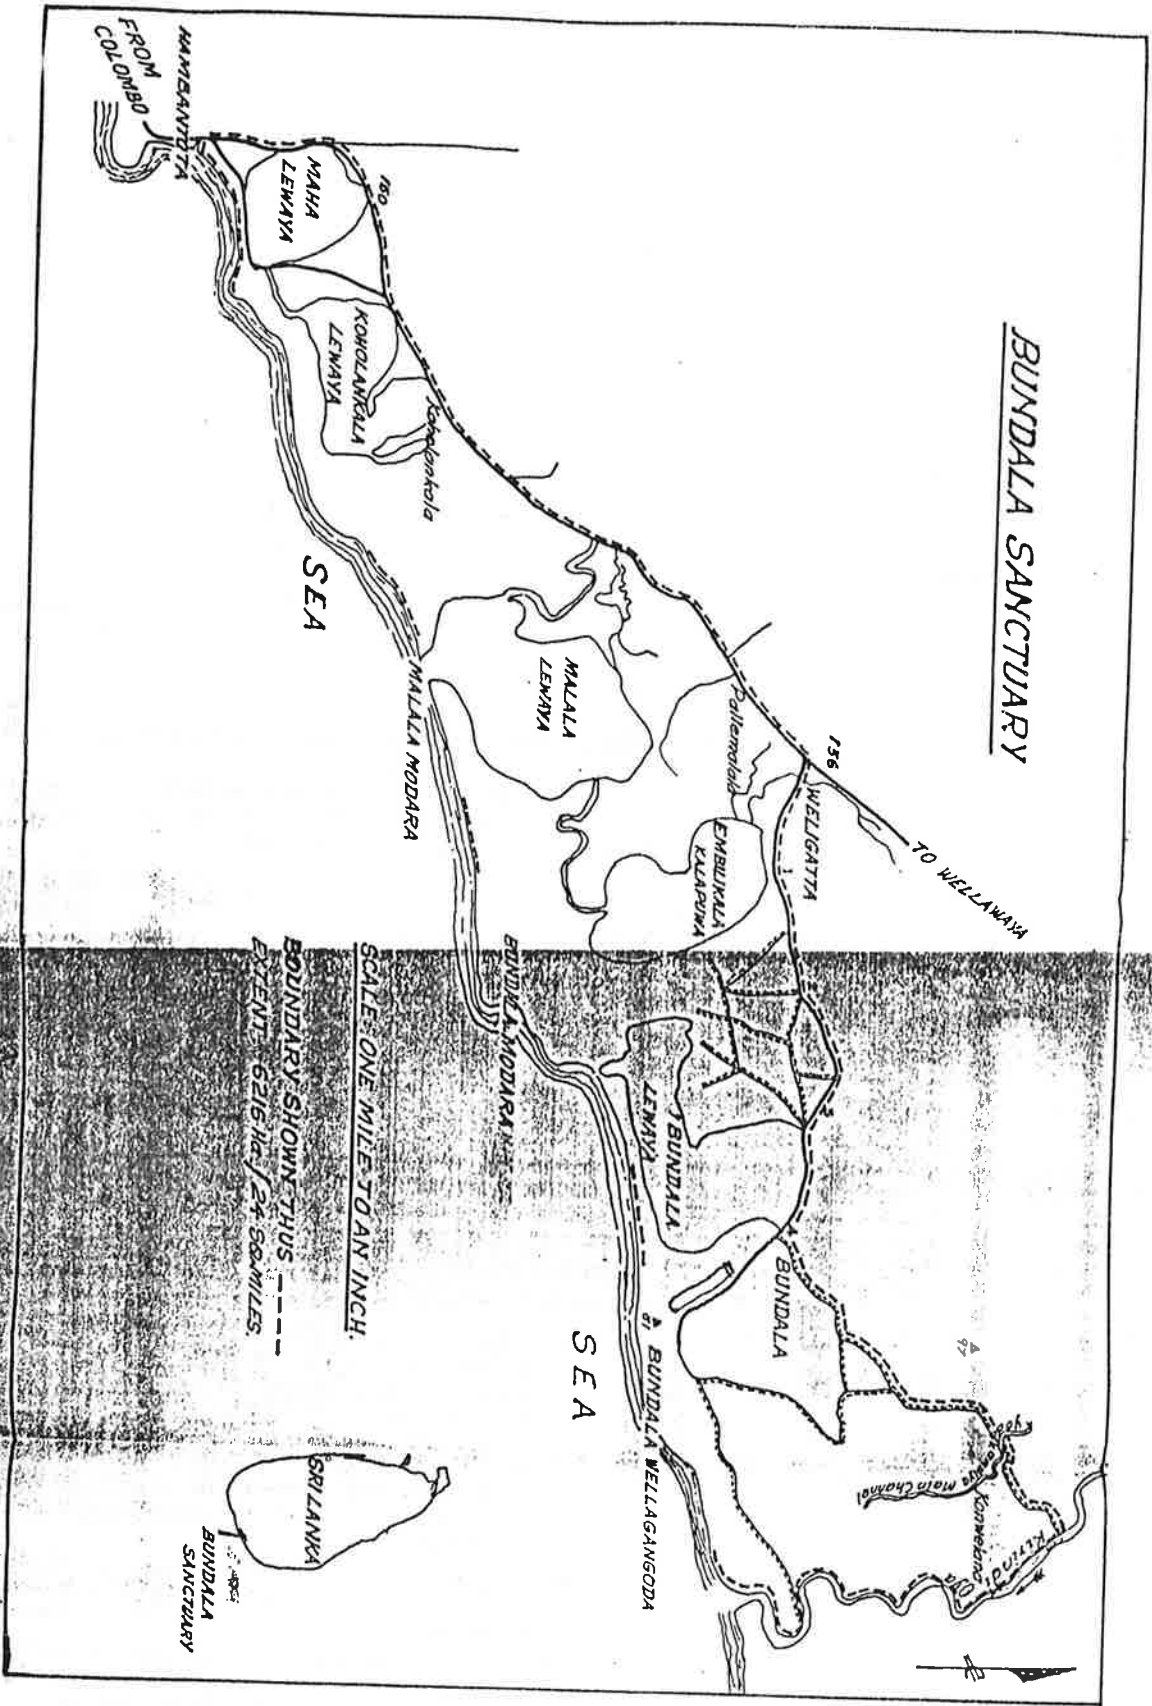

BUNDALA SANCTUARY

SCALE ONE MILE TO AN INCH.
BOUNDARY SHOWN THUS ---
EXTENT 62.16 K.M. / 39 MILES.

SRI LANKA
BUNDALA
SANCTUARY