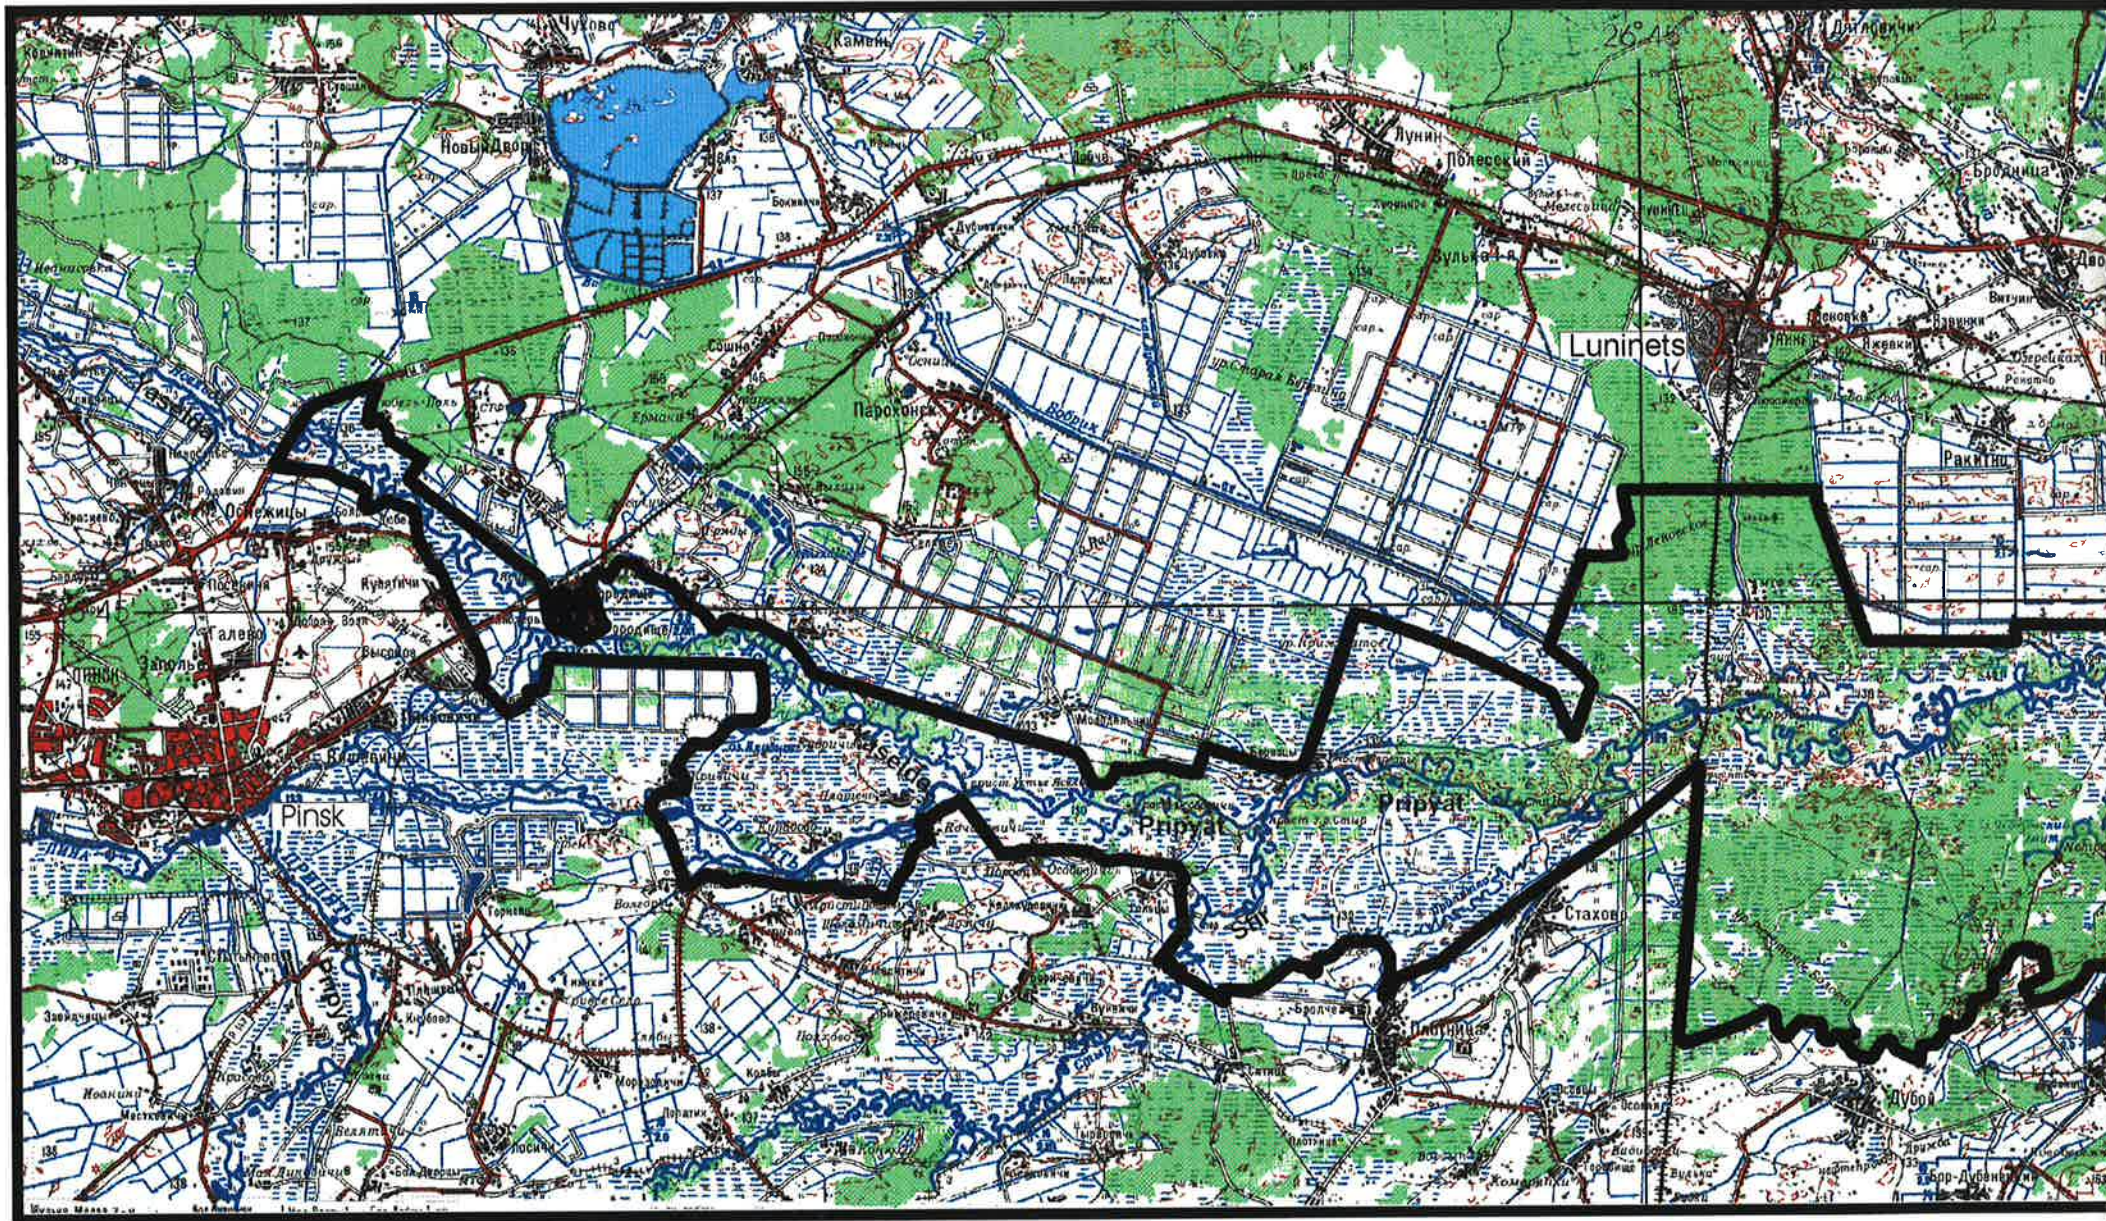

Mid Pripyat

— Site boder and boder of Mid Pripyat zakaznik

± 1: 100,000

0 1 2 km