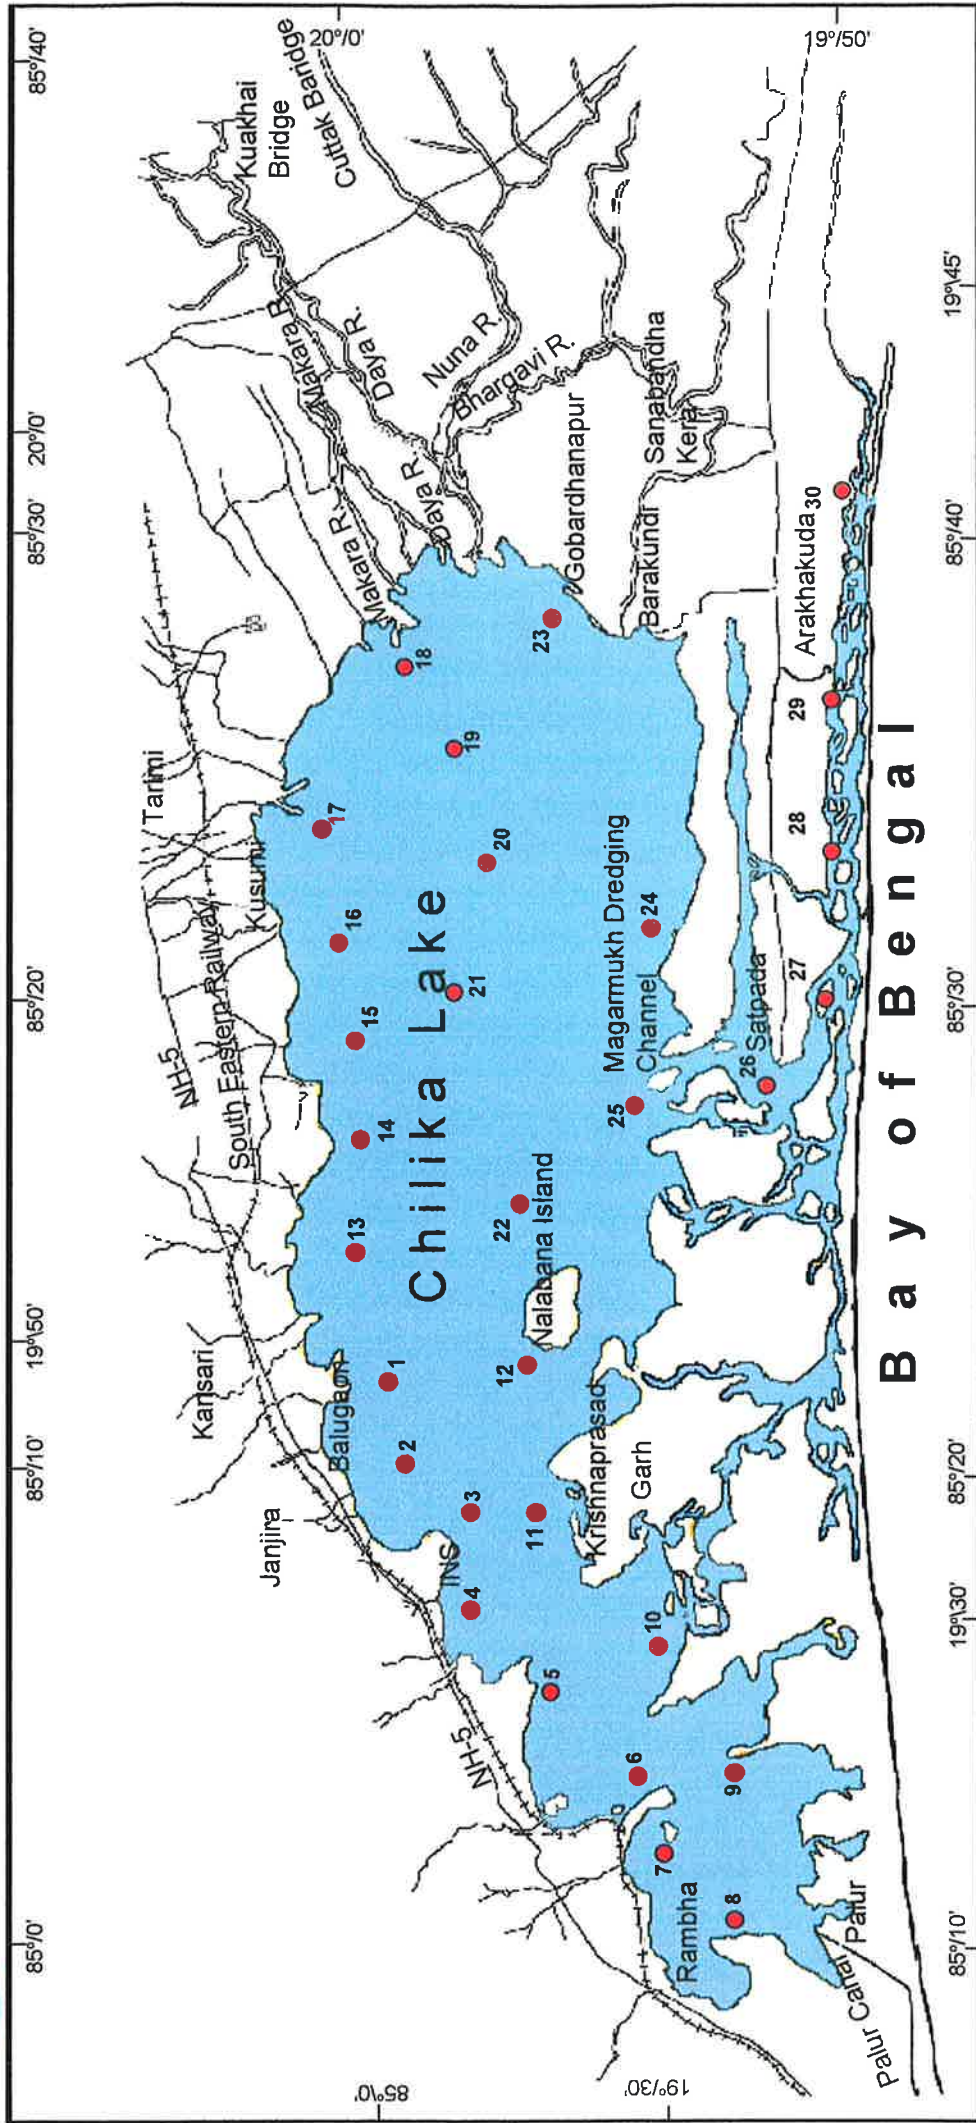

Salinity Level –(Pre monsoon-May-2001)

Salinity Level (in ppt)

- 0 - 10
- 10 - 20
- 20 - 30
- > 30

Water Quality Sampling Stations

● Water Quality Sampling Stations

Fig - 8