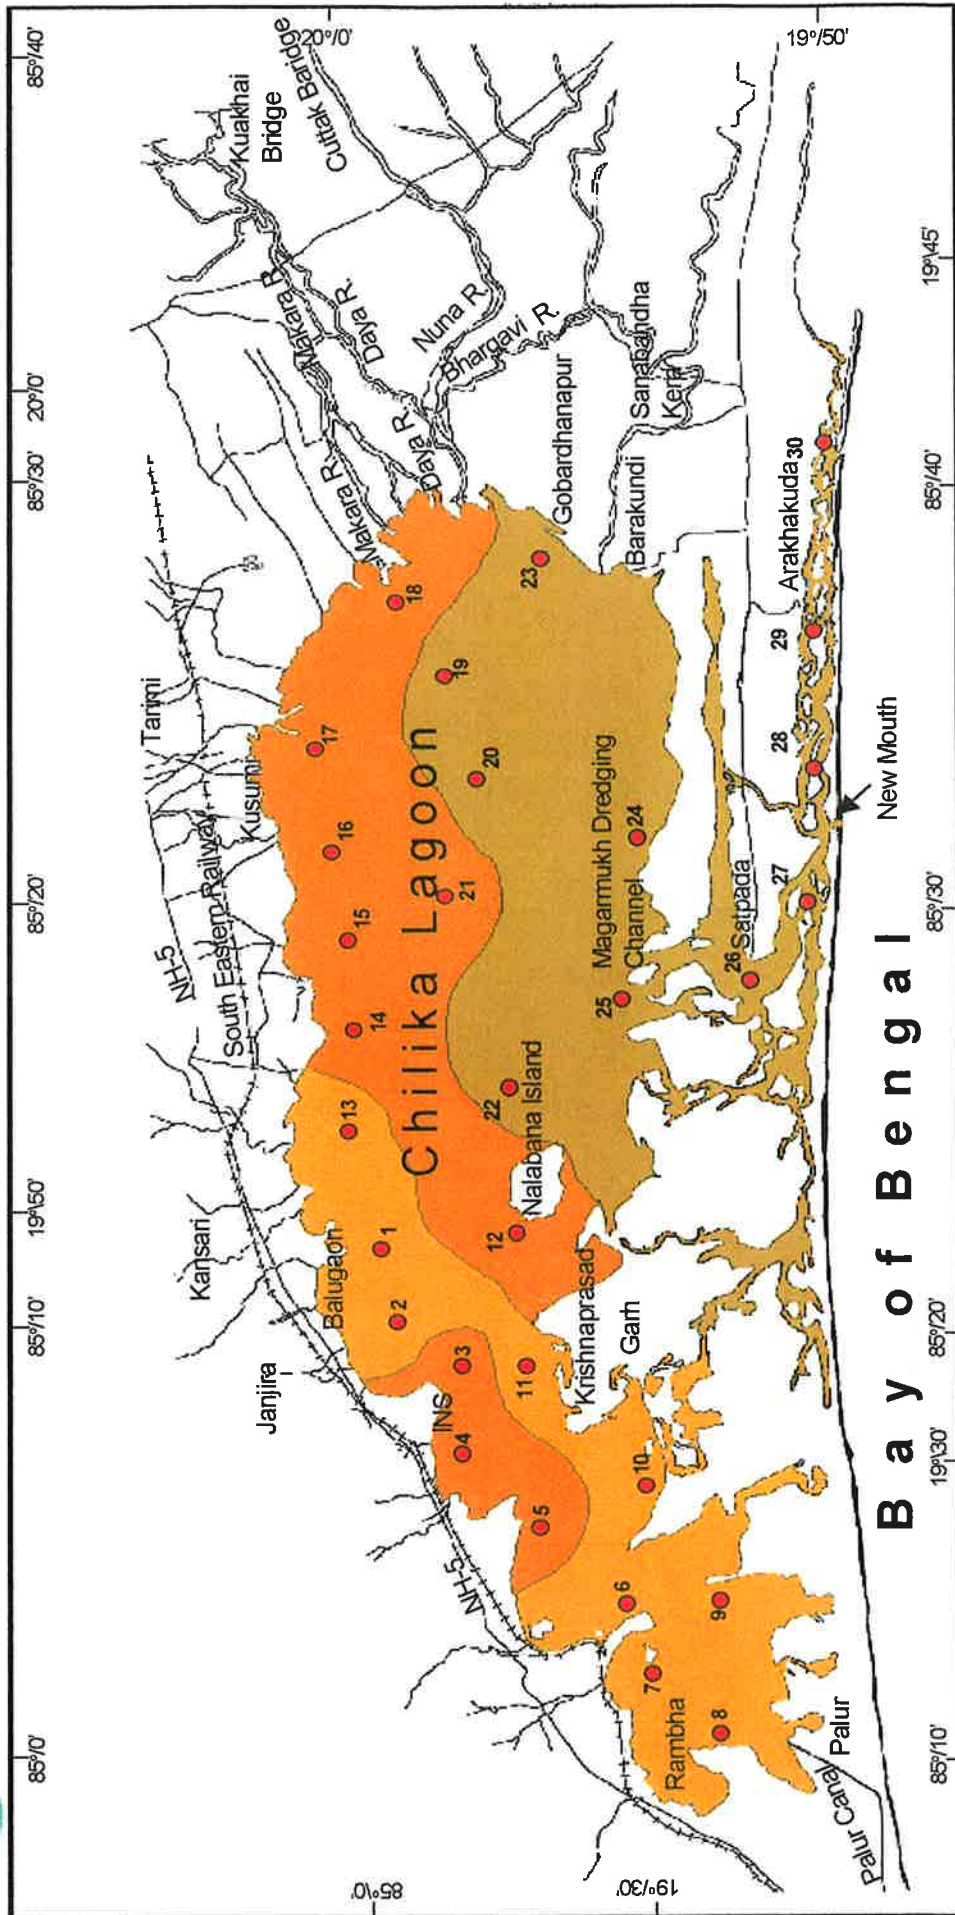

Salinity Level –(Pre monsoon-May-2001)

Salinity Level (in ppt)

- 0 - 10
- 10 - 20
- 20 - 30
- > 30

Water Quality Sampling Stations

● Water Quality Sampling Stations

Fig - 8