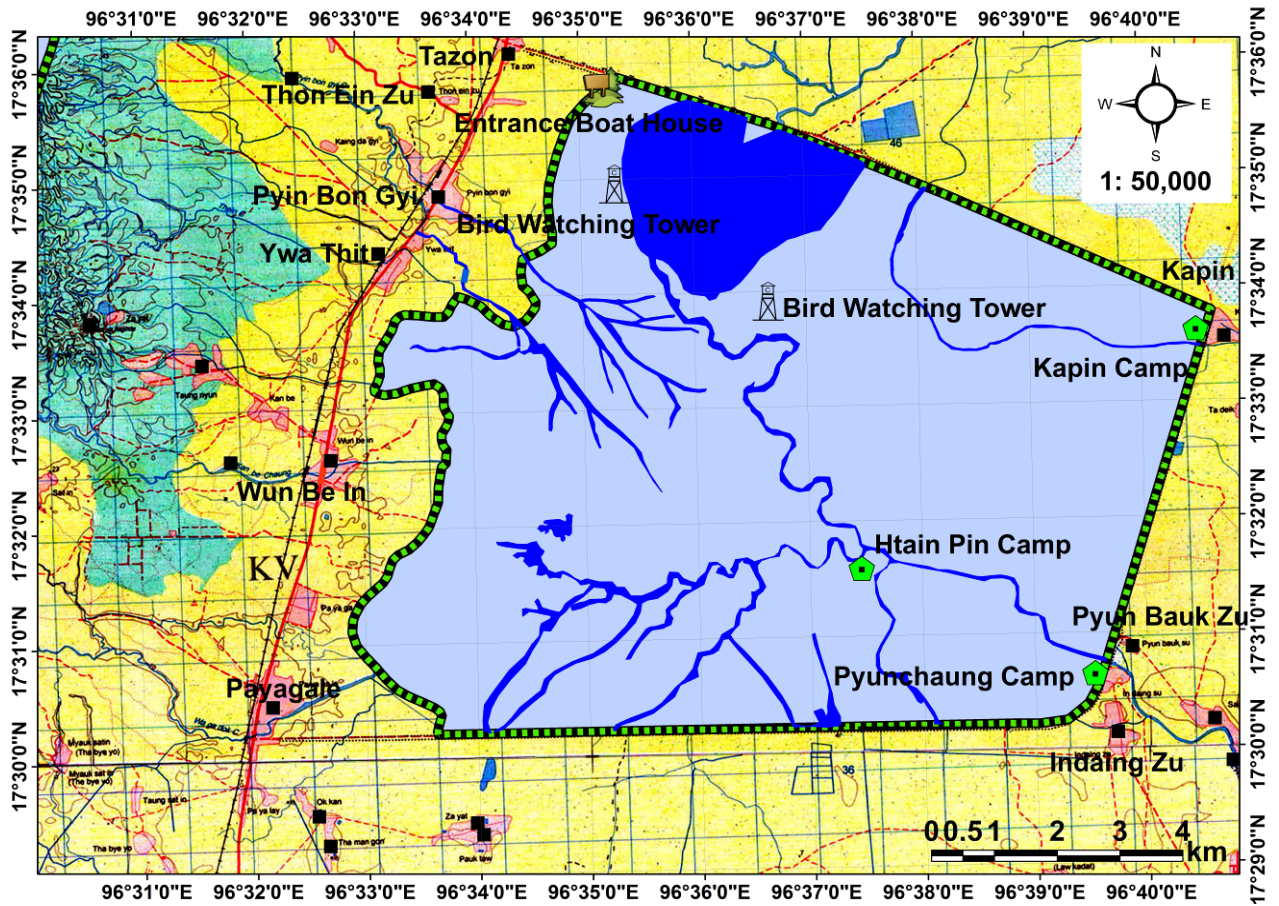

Map of Moeyungyi Wetland Wildlife Sanctuary Ramsar Site

Legend

- Permanently inundated water
- Inundated area in monsoon season
- Town/Village
- Road
- Railway
- Stream
- Ramsar Site Boundary