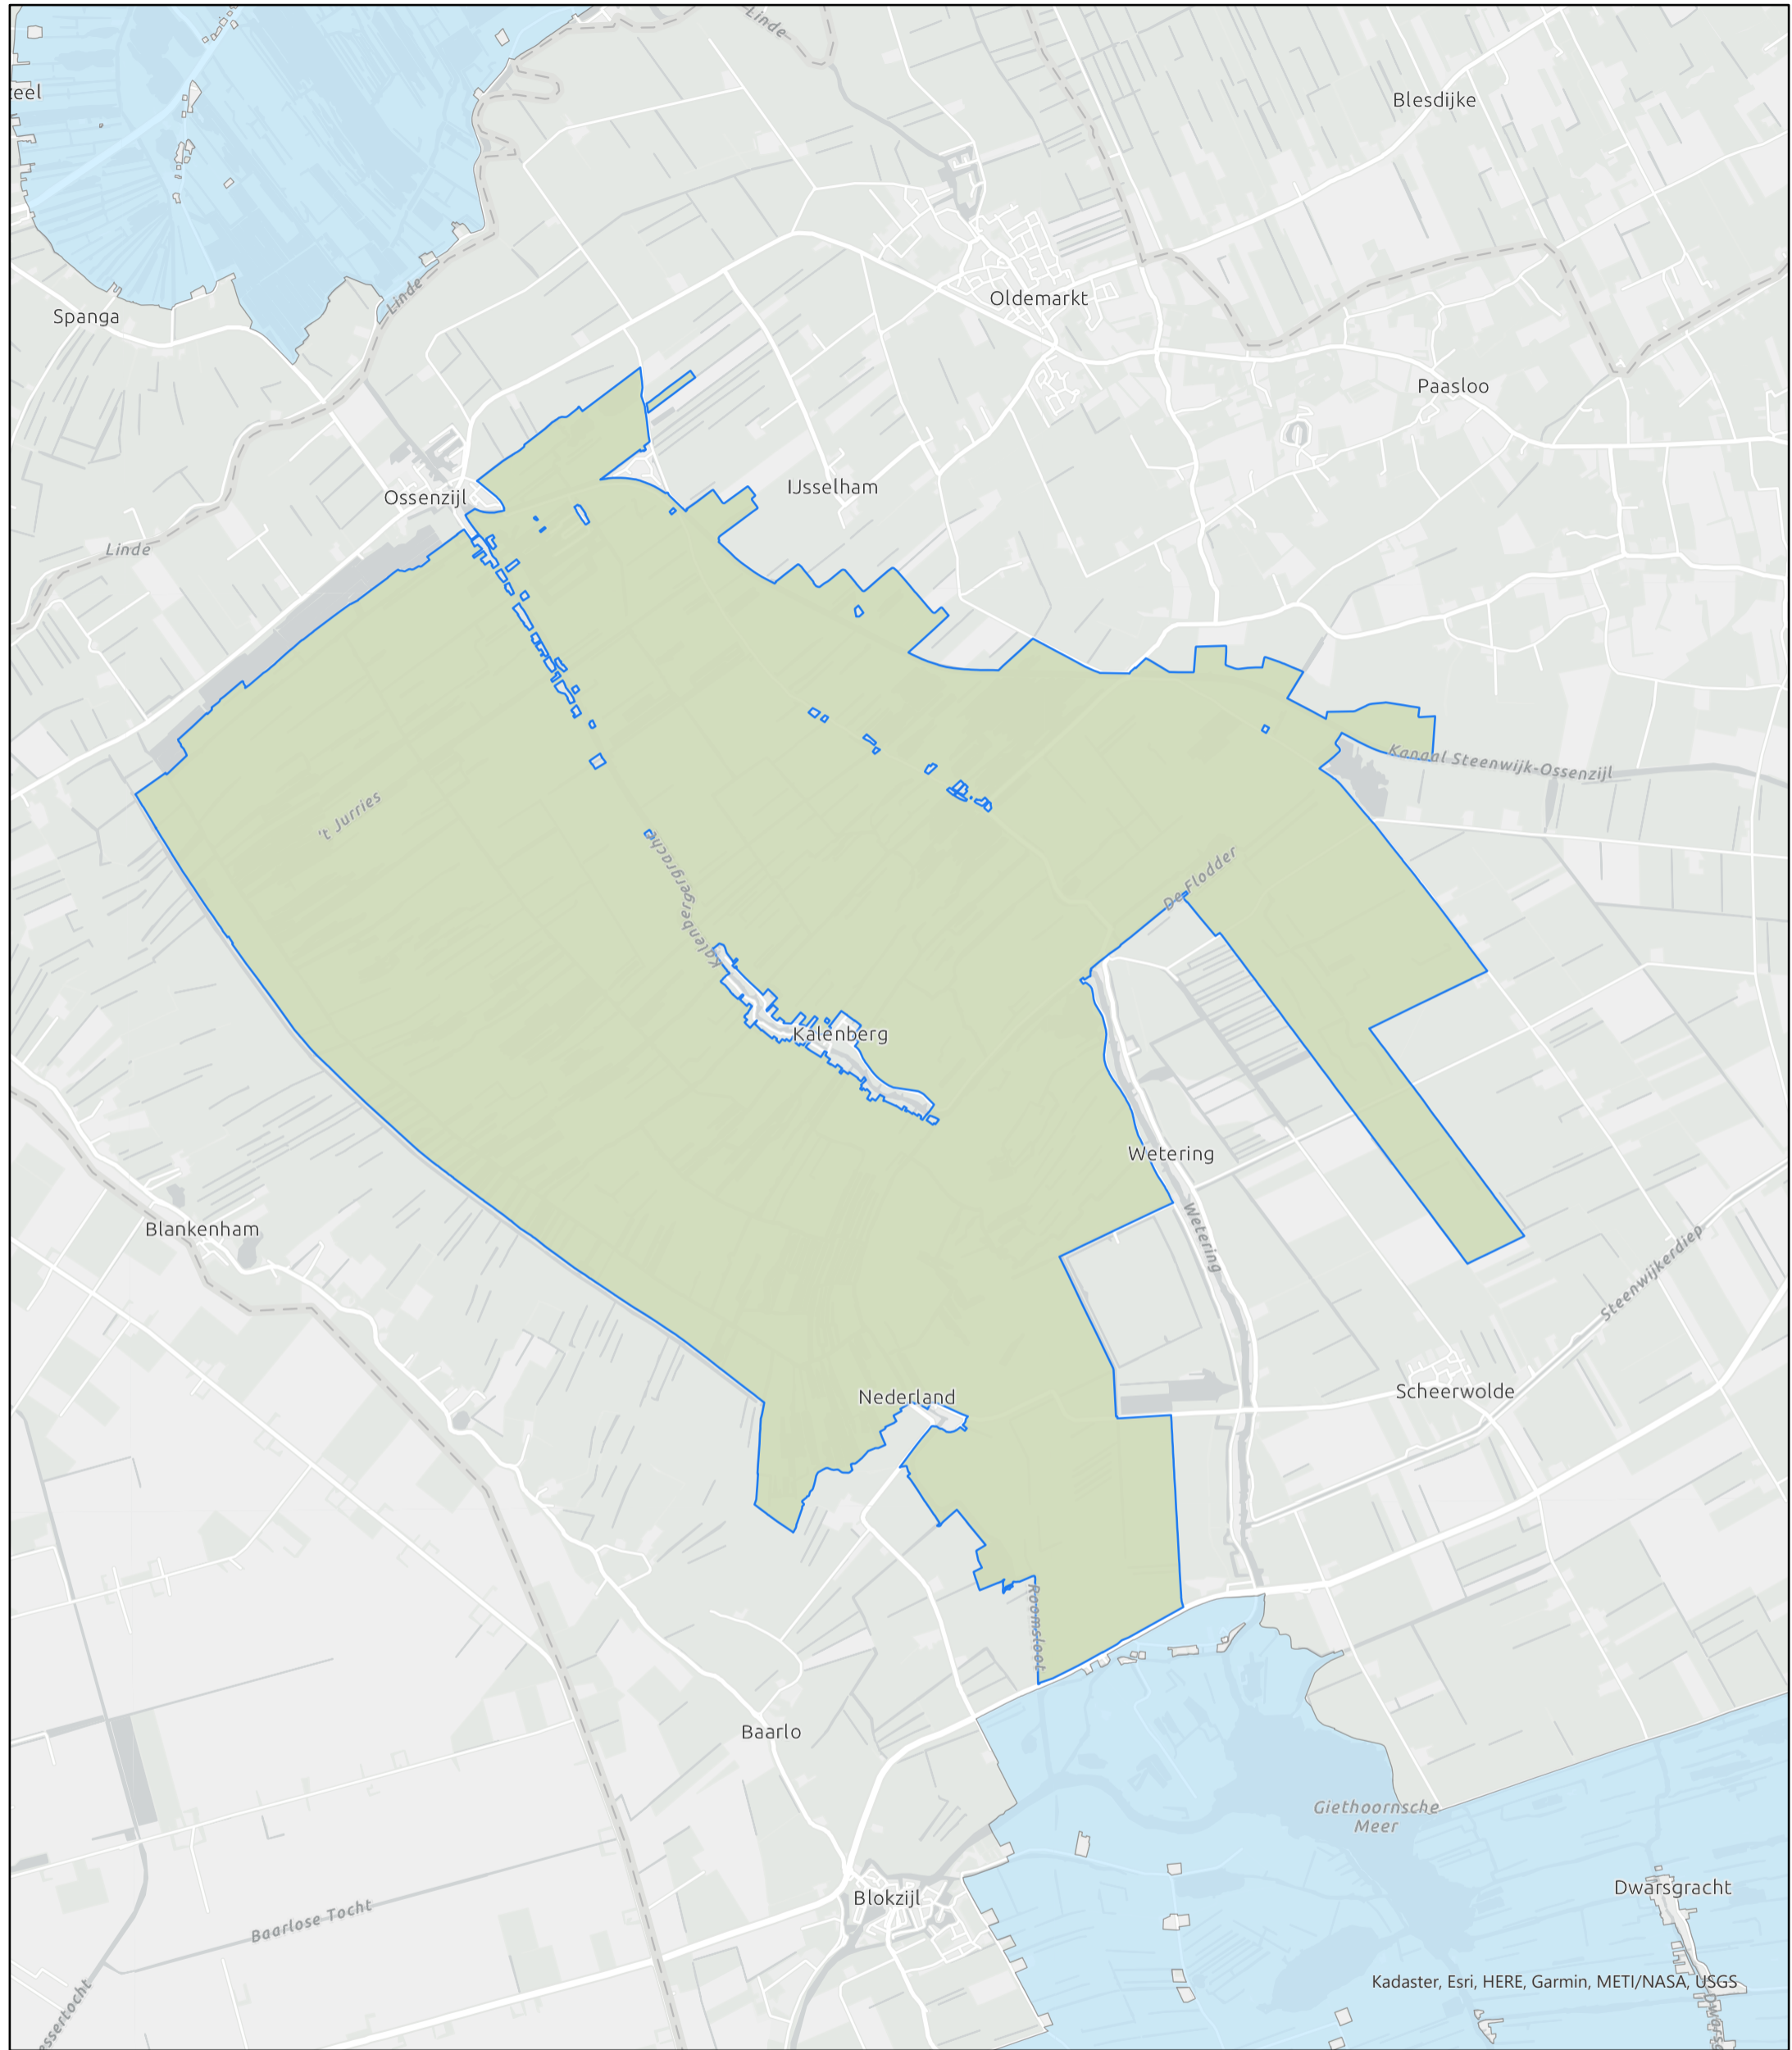

Weerribben

Legend

- Ramsar designated area
- other Ramsar site

Designation number: TK 14135 (R1046)

Designation date: 23-5-1980

Mapscale: 1:40,000

Projection information:

RD_New
 WKID: 28992 Authority: EPSG

Projection: Double_Stereographic
 False_Easting: 155000.0
 False_Northing: 463000.0
 Central_Meridian: 5.3876388888889
 Scale_Factor: 0.9999079
 Latitude_Of_Origin: 52.15616055555555
 Linear Unit: Meter (1.0)

Geographic Coordinate System: GCS_Amersfoort
 Angular Unit: Degree (0.0174532925199433)
 Prime Meridian: Greenwich (0.0)
 Datum: D_Amersfoort
 Spheroid: Bessel_1841
 Semimajor Axis: 6377397.155
 Semiminor Axis: 6356078.962818189
 Inverse Flattening: 299.1528128