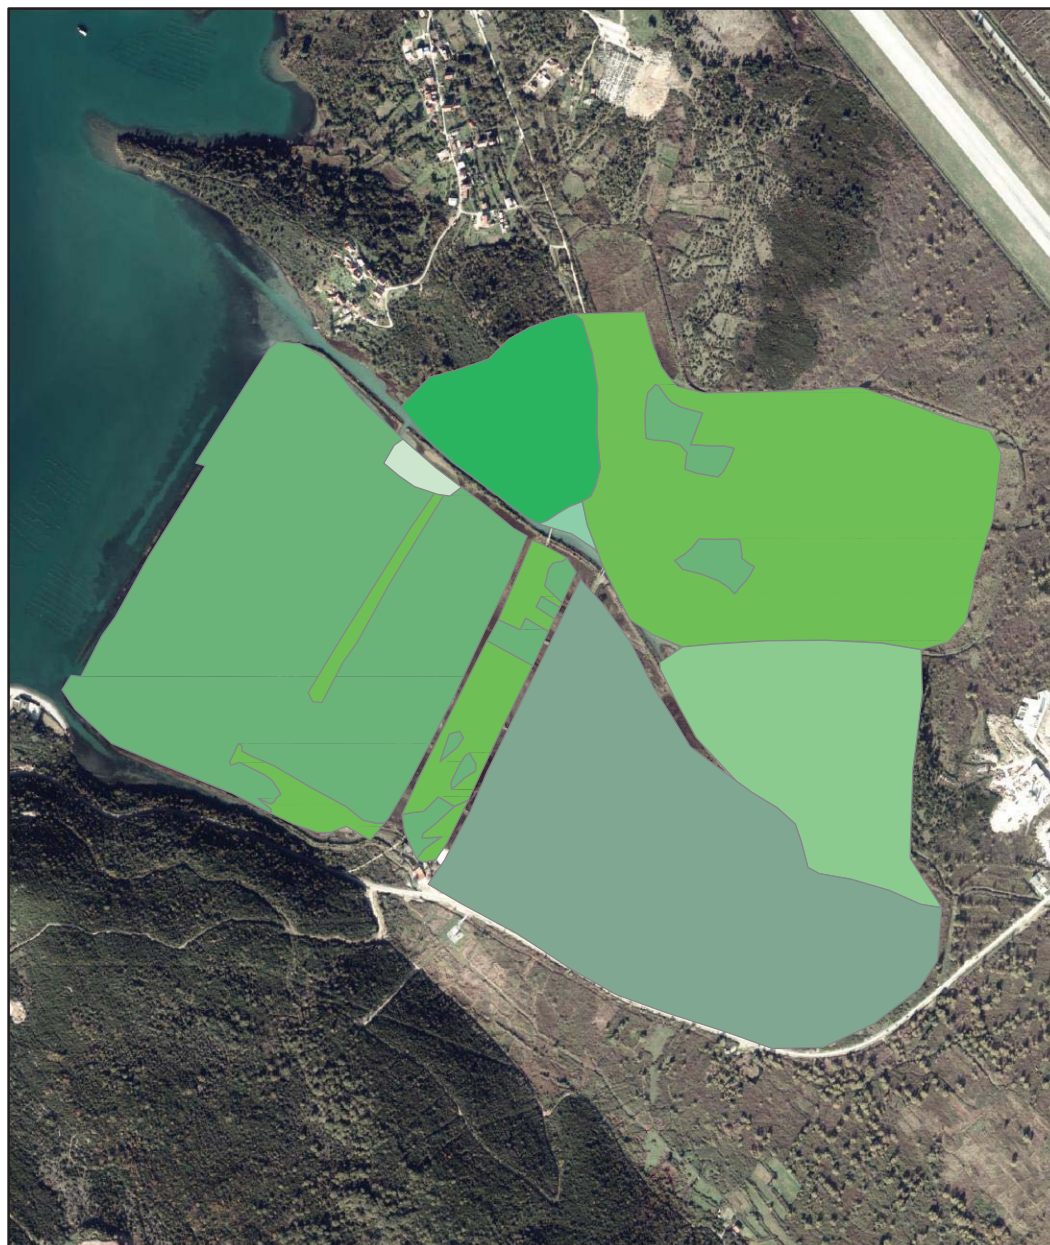

## Legend

 Other

 Mosaicy replacement open water surfaces and habitat

 *Phragmites communis*

0 100 200 400 600 800  
 Meters