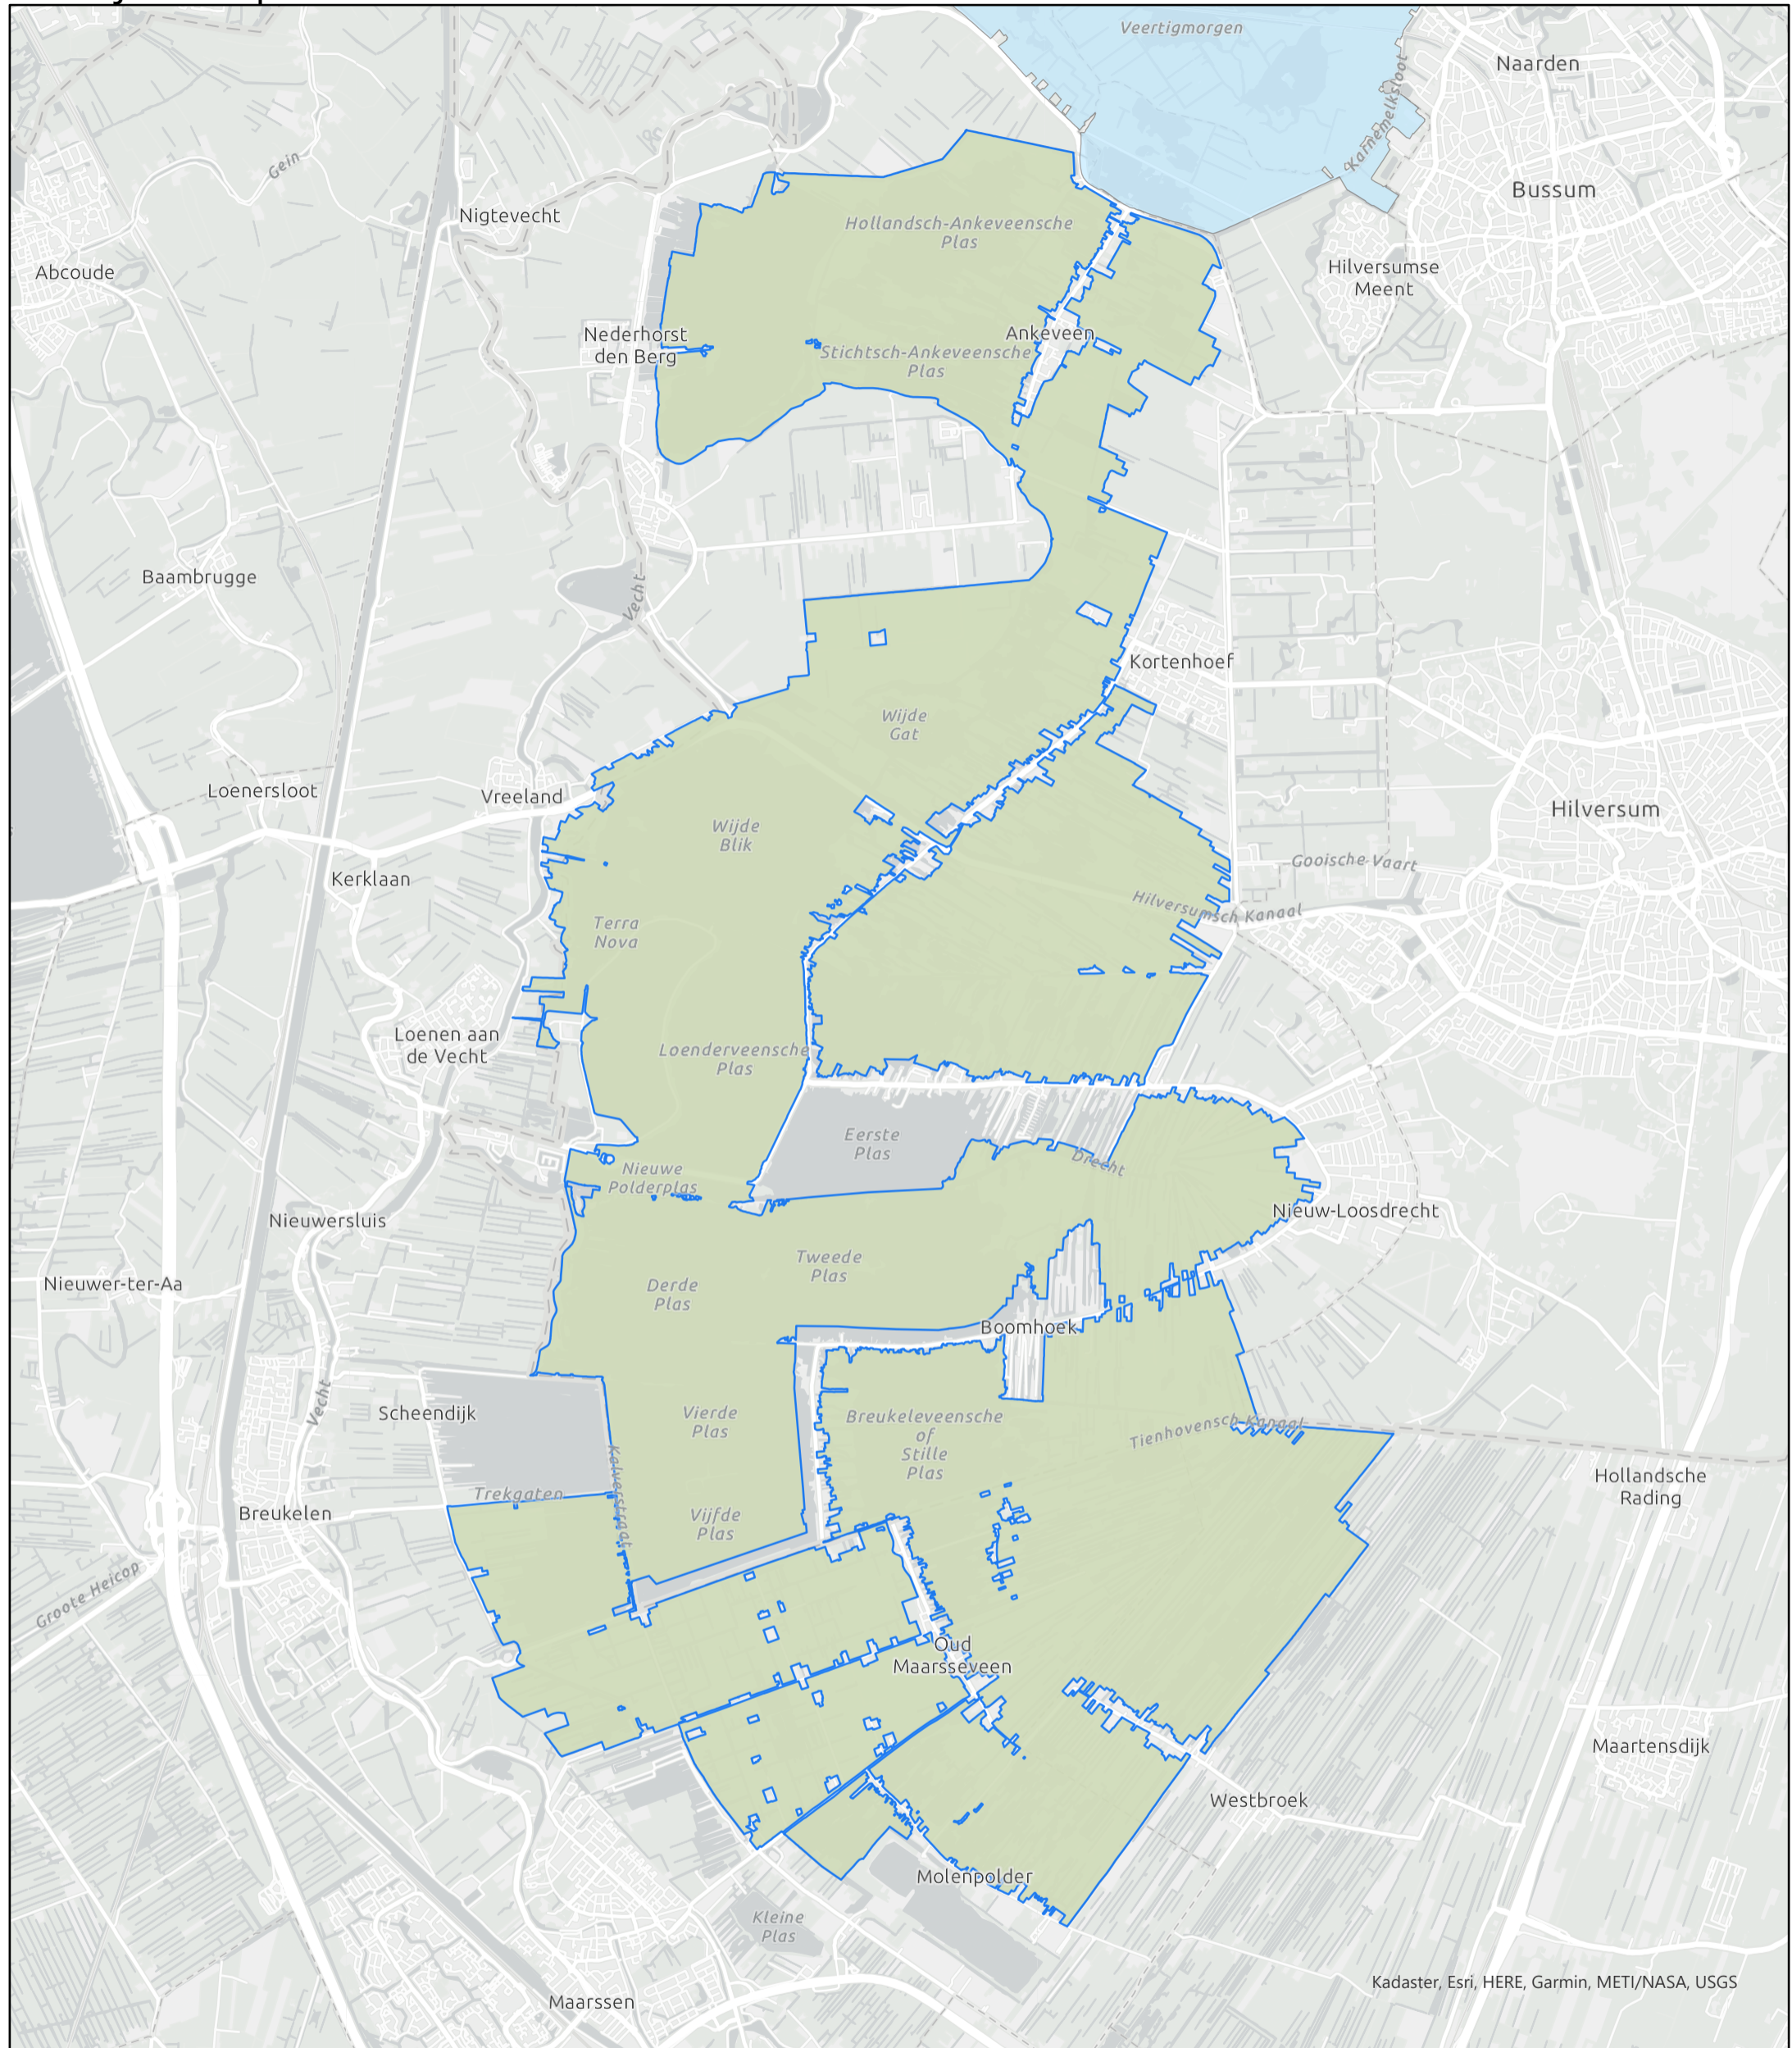

# Oostelijke Vechtplassen

**Legend**

- Ramsar designated area
- other Ramsar site

Designation number: N/2002/1467  
 Designation date: 25-4-2003

Mapscale: 1:54,000

**Projection information:**

RD\_New  
 WKID: 28992 Authority: EPSG

Projection: Double\_Stereographic  
 False\_Easting: 155000.0  
 False\_Northing: 463000.0  
 Central\_Meridian: 5.38763888888889  
 Scale\_Factor: 0.9999079  
 Latitude\_Of\_Origin: 52.15616055555555  
 Linear Unit: Meter (1.0)

Geographic Coordinate System: GCS\_Amersfoort  
 Angular Unit: Degree (0.0174532925199433)  
 Prime Meridian: Greenwich (0.0)  
 Datum: D\_Amersfoort  
 Spheroid: Bessel\_1841  
 Semimajor Axis: 6377397.155  
 Semiminor Axis: 6356078.962818189  
 Inverse Flattening: 299.1528128