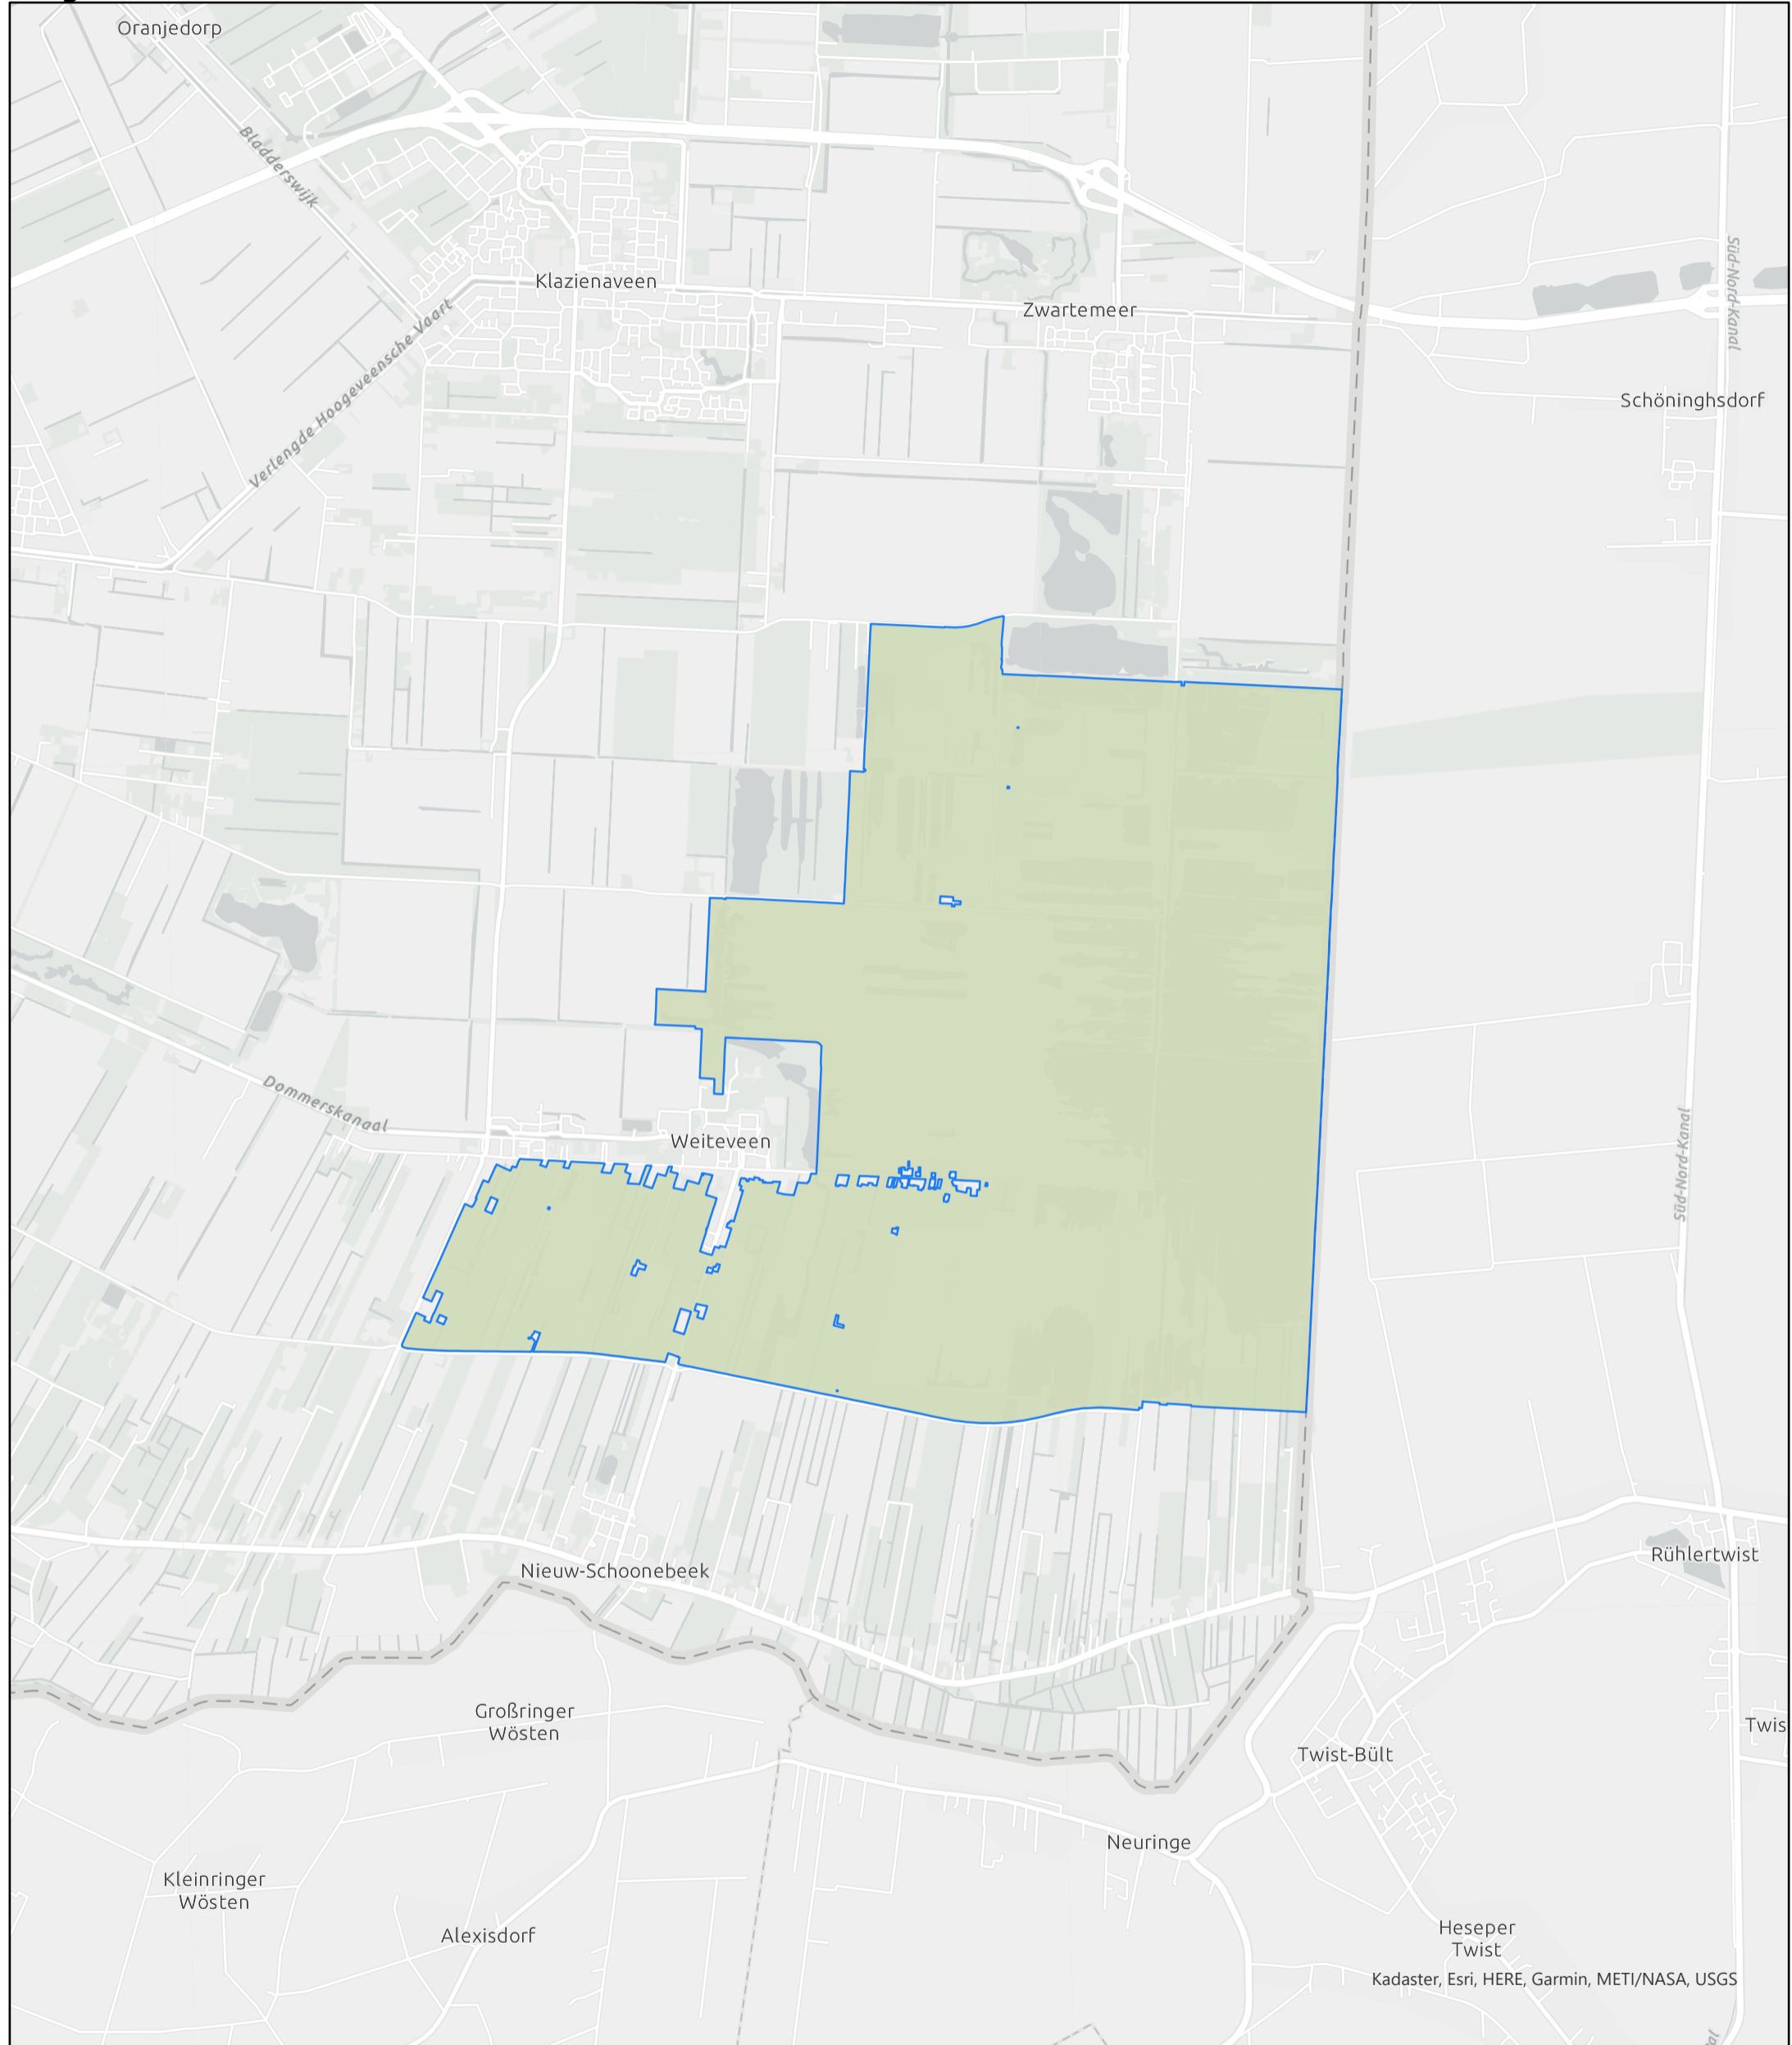

Bargerveen

Legend

- Ramsar designated area
- other Ramsar site

Designation number: J. 9220586
 Designation date: 5-12-1992

Mapscale: 1:42,000

Projection information:

RD_New
 WKID: 28992 Authority: EPSG
 Projection: Double_Stereographic
 False_Easting: 155000.0
 False_Northing: 463000.0
 Central_Meridian: 5.3876388888889
 Scale_Factor: 0.9999079
 Latitude_Of_Origin: 52.15616055555555
 Linear Unit: Meter (1.0)
 Geographic Coordinate System: GCS_Amersfoort
 Angular Unit: Degree (0.0174532925199433)
 Prime Meridian: Greenwich (0.0)
 Datum: D_Amersfoort
 Spheroid: Bessel_1841
 Semimajor Axis: 6377397.155
 Semiminor Axis: 6356078.962818189
 Inverse Flattening: 299.1528128