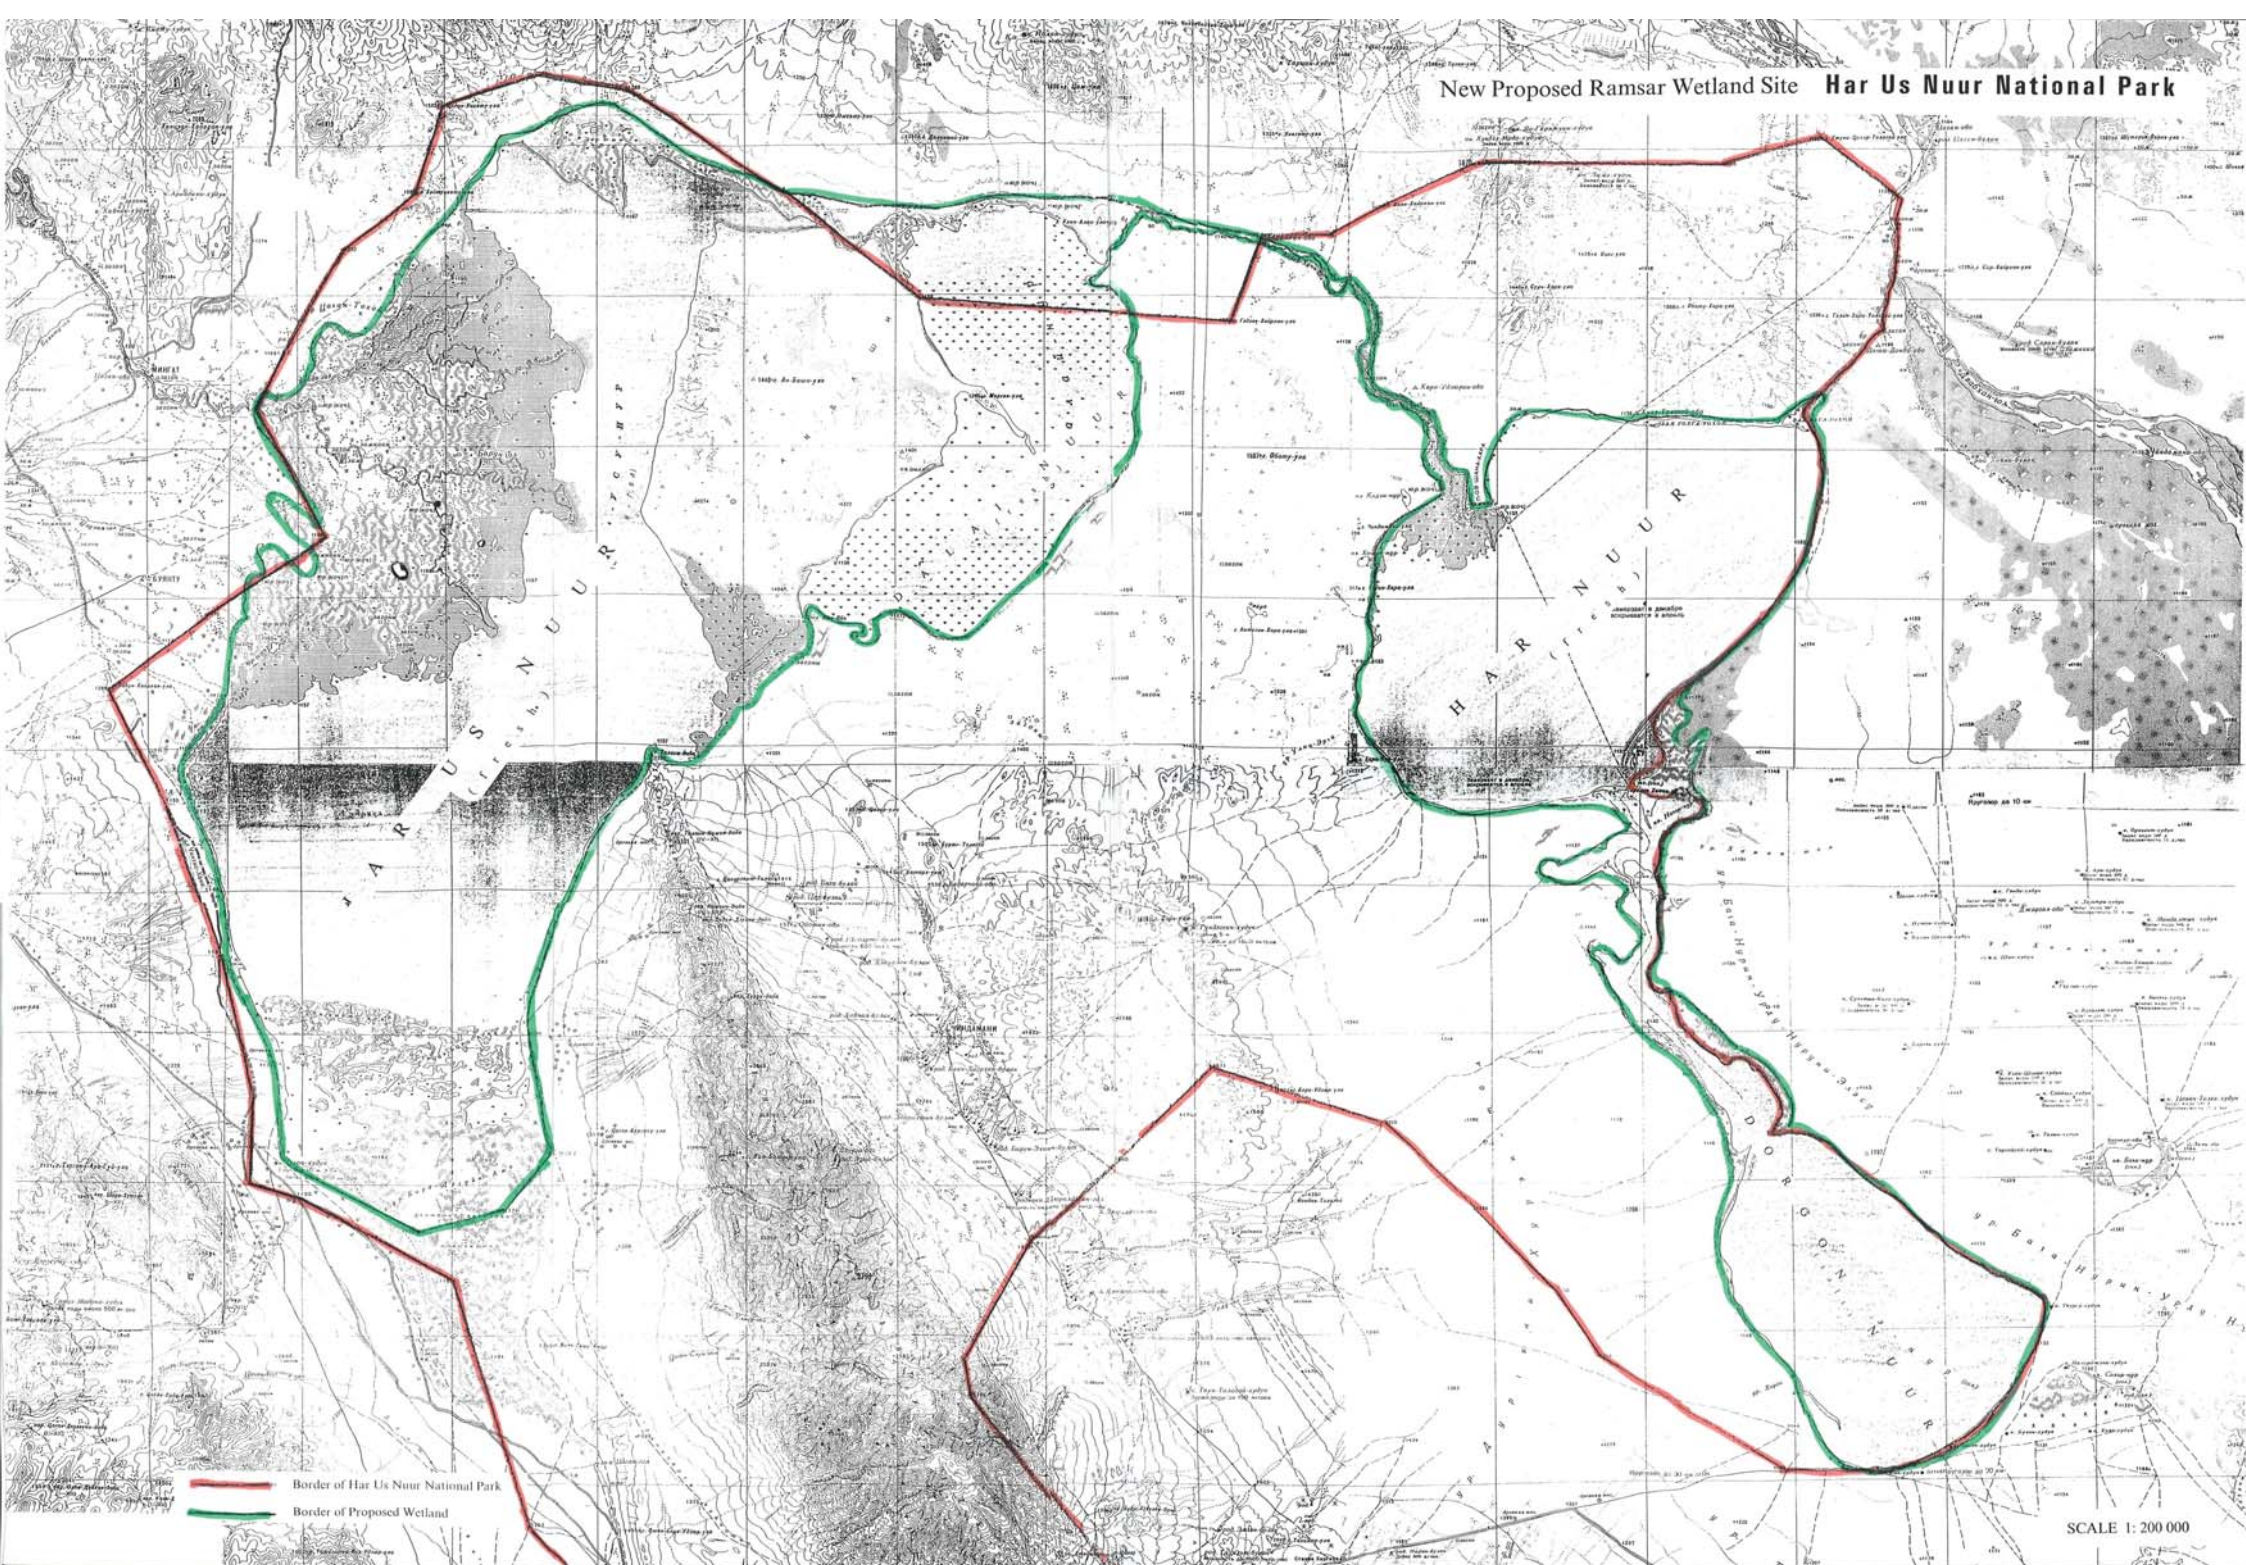

New Proposed Ramsar Wetland Site Har Us Nuur National Park

-  Border of Har Us Nuur National Park
-  Border of Proposed Wetland

SCALE 1: 200 000