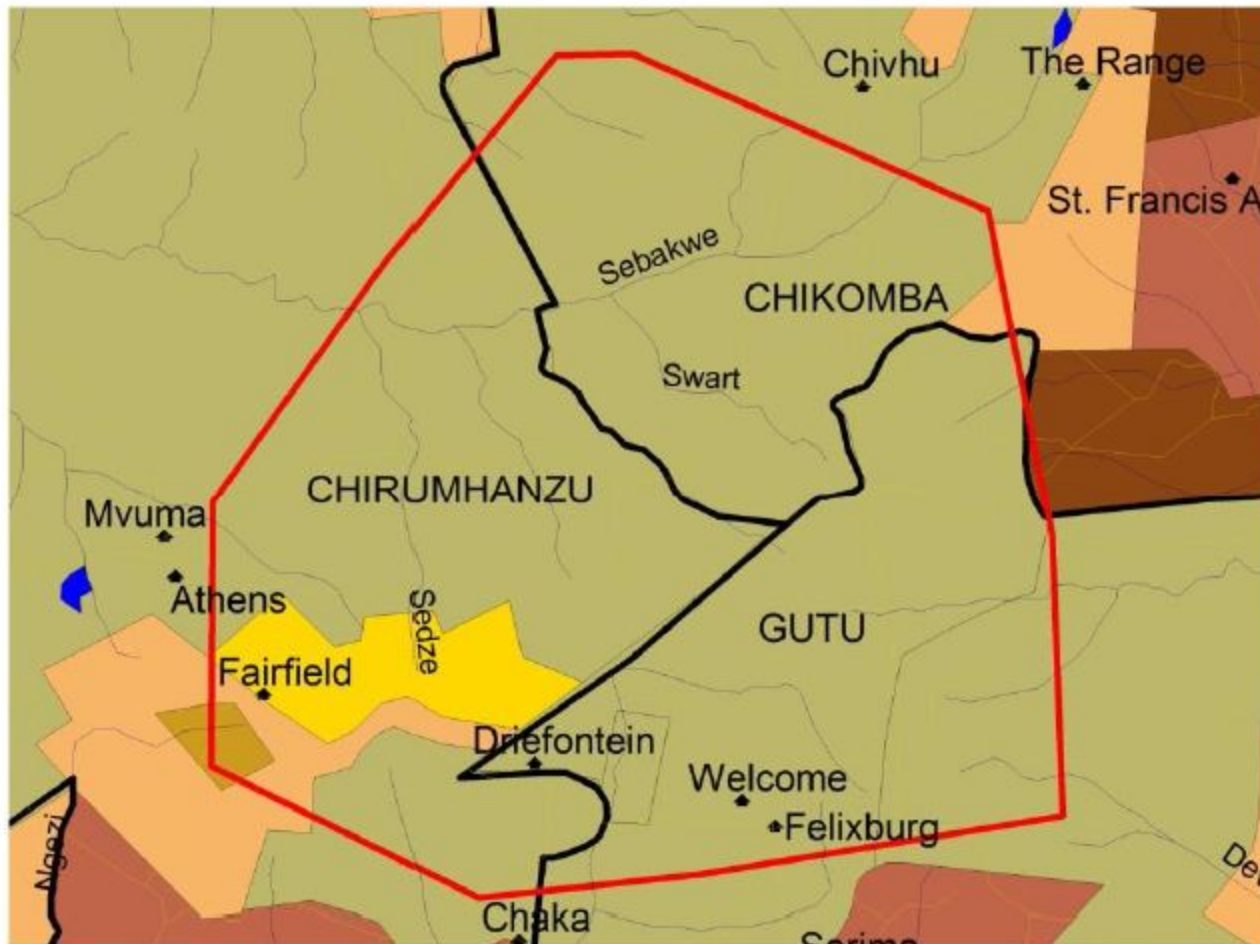

Driefontein Grasslands

- River
- Proposed Driefontein Grasslands
- Roads
- Settlements
- Dams
- District Boundary
- Communal Land
- Forest Land
- Large Scale Commercial Farming Area
- Model A&D (Resettlement Area)
- National Park
- Other Land
- Recreational Park
- Safari Area
- Sanctuary
- Small Scale Commercial Farming Area

20 0 20 Kilometers