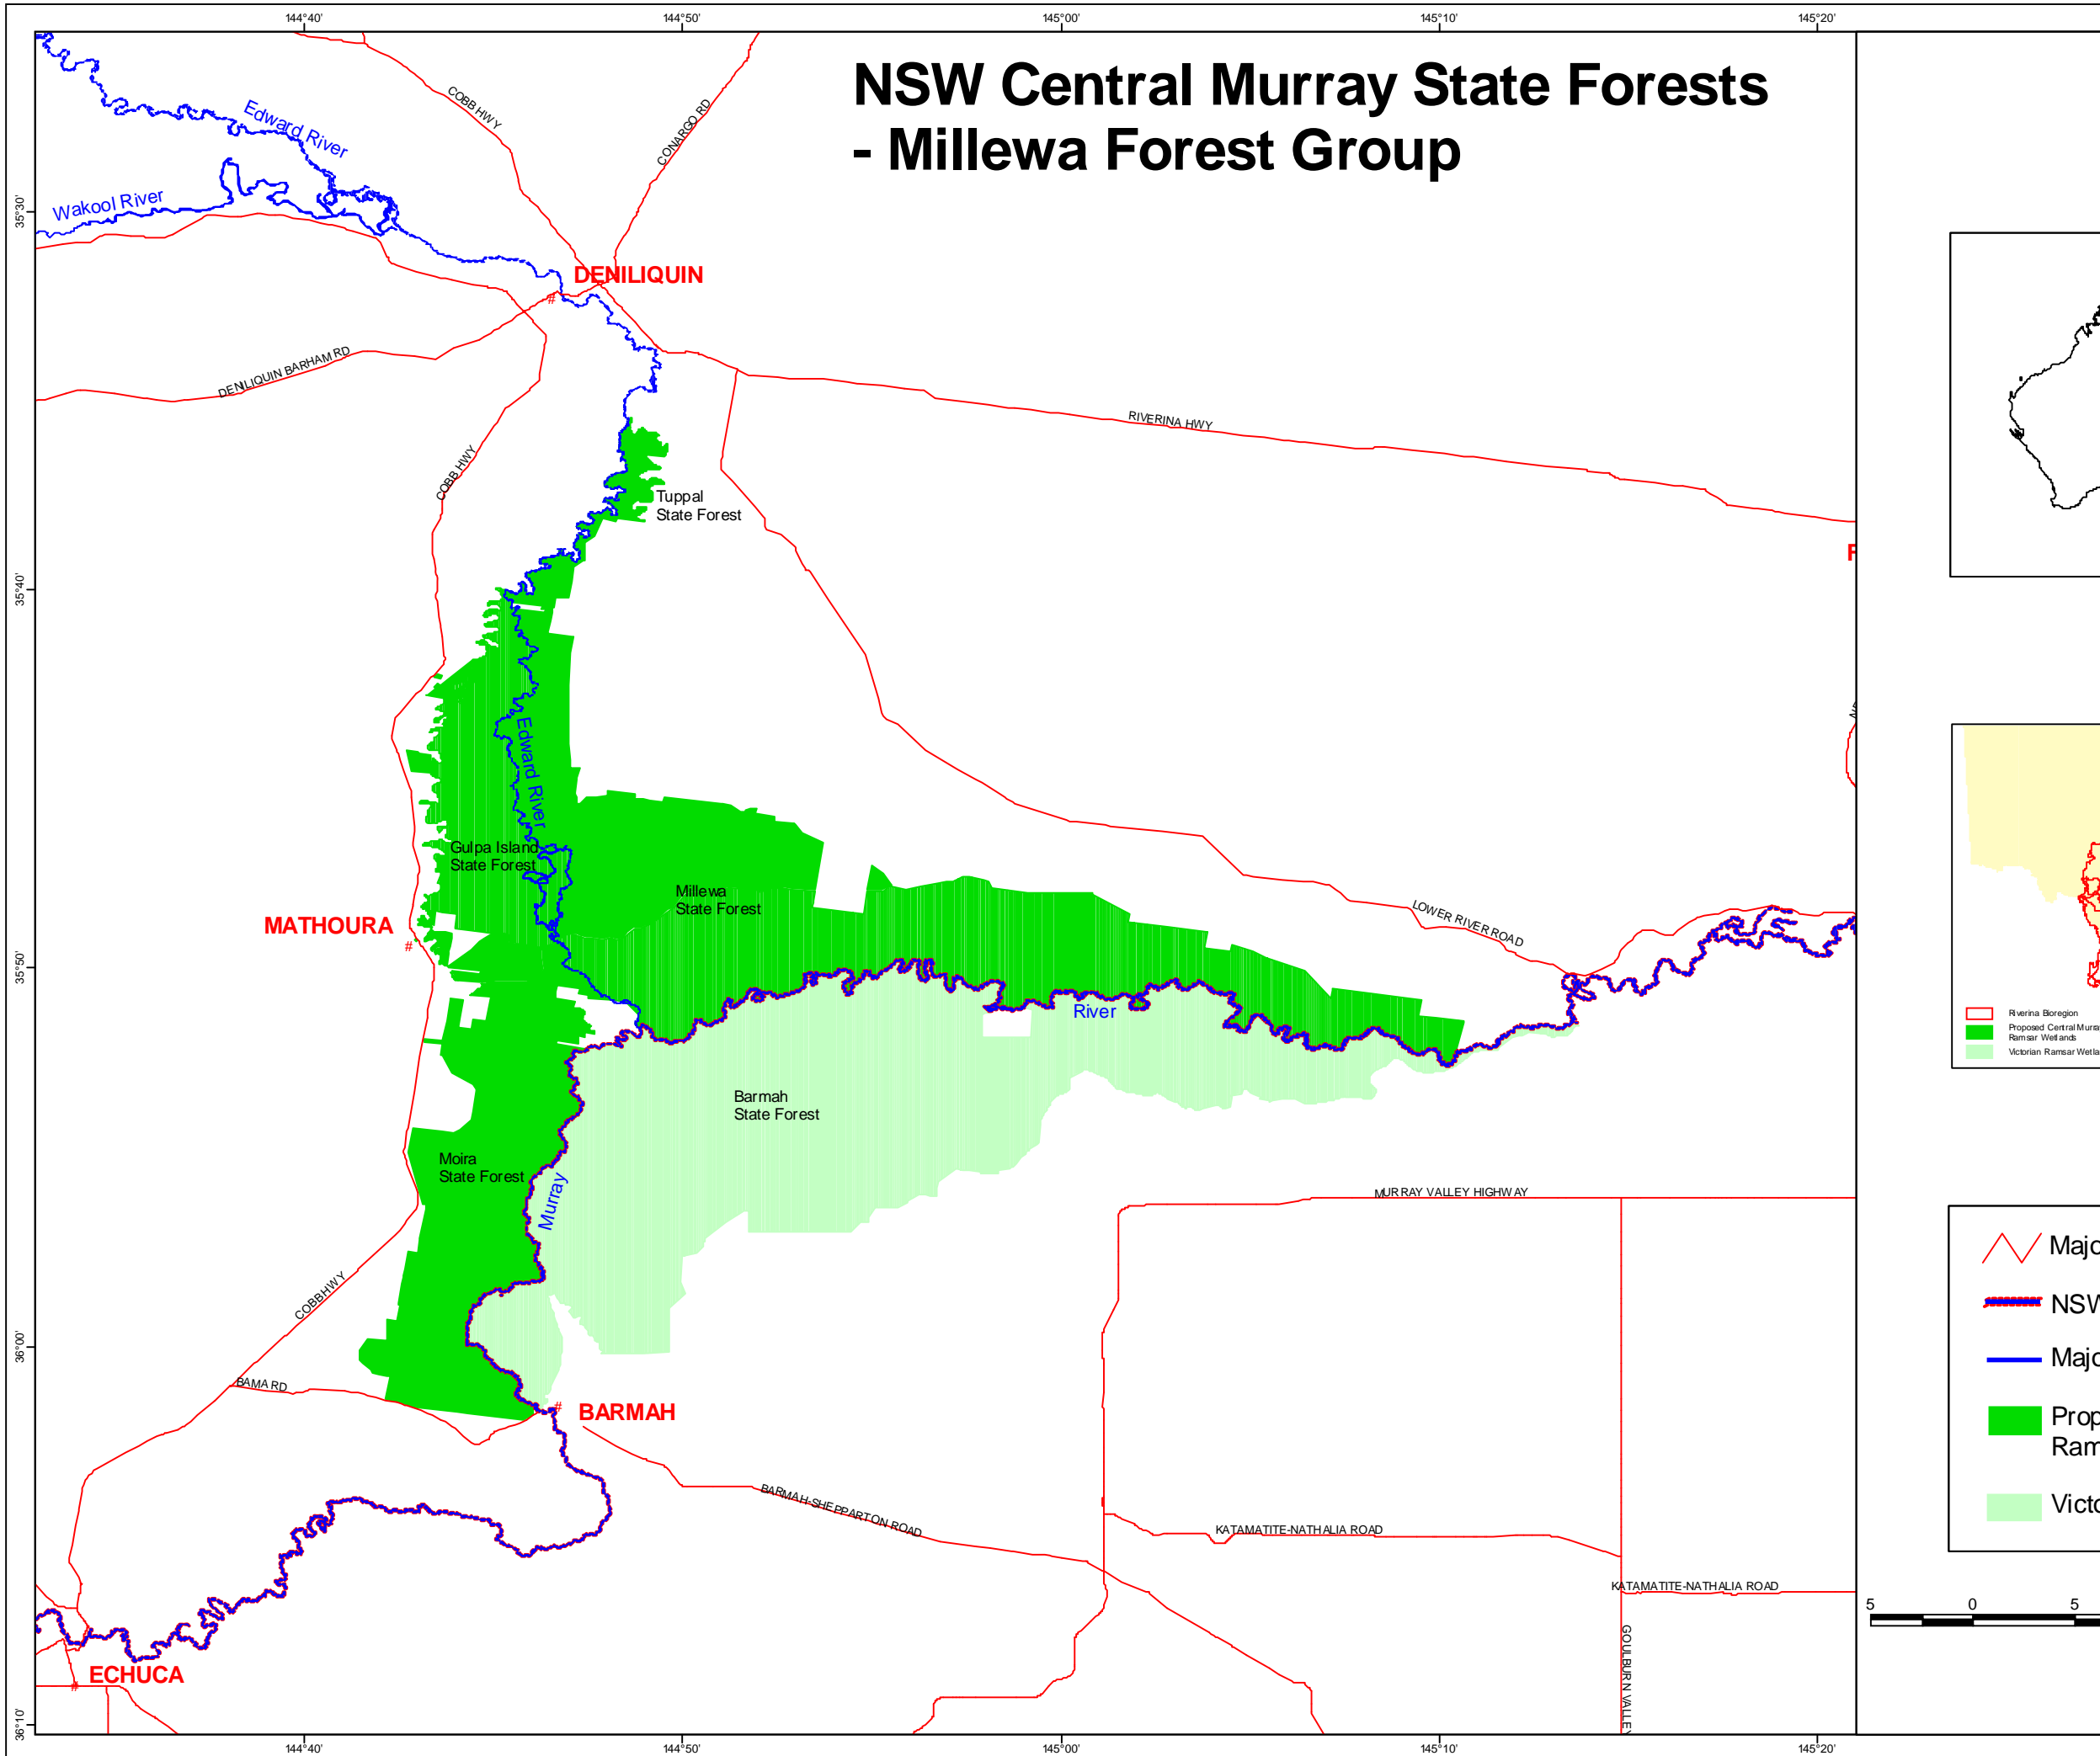

NSW Central Murray State Forests - Millewa Forest Group

Riverina Bioregion
 Proposed Central Murray Ramsar Wetlands
 Victorian Ramsar Wetlands

— Major
 NSW
— Major
 Propo Rams
 Victor