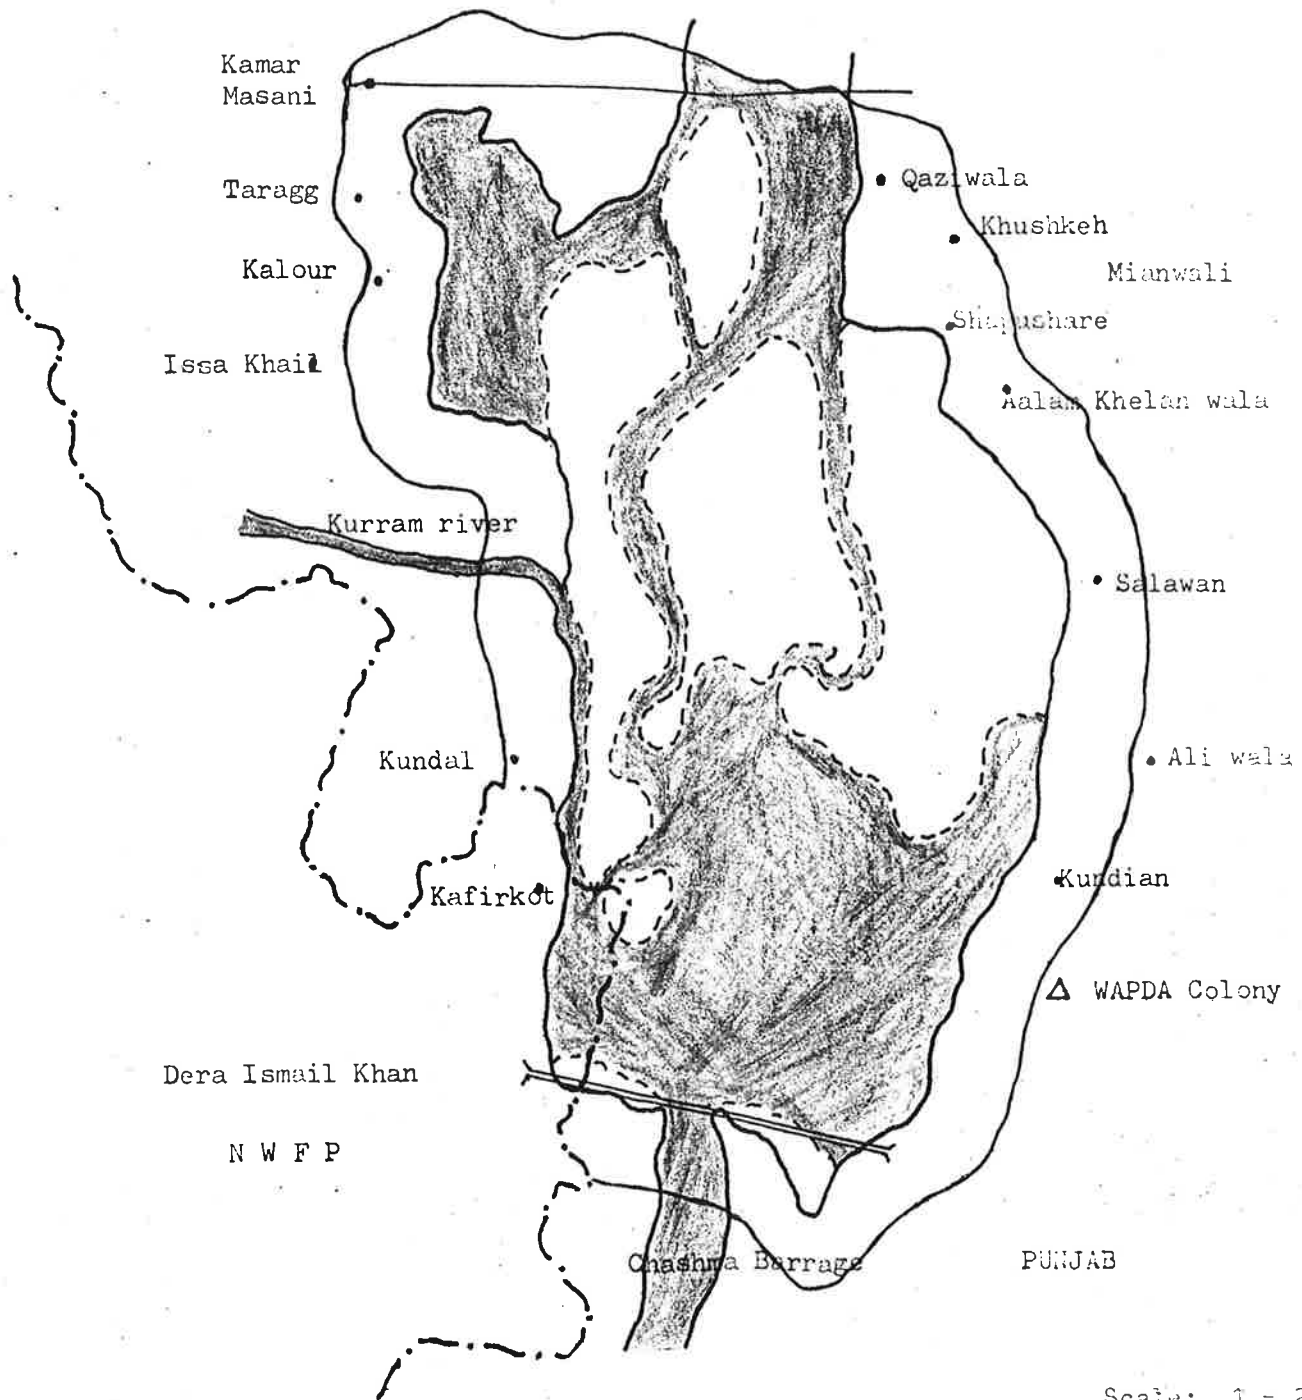

CHASHMA BARRAGE WILDLIFE SANCTUARY

Scale: 1 = 250,000