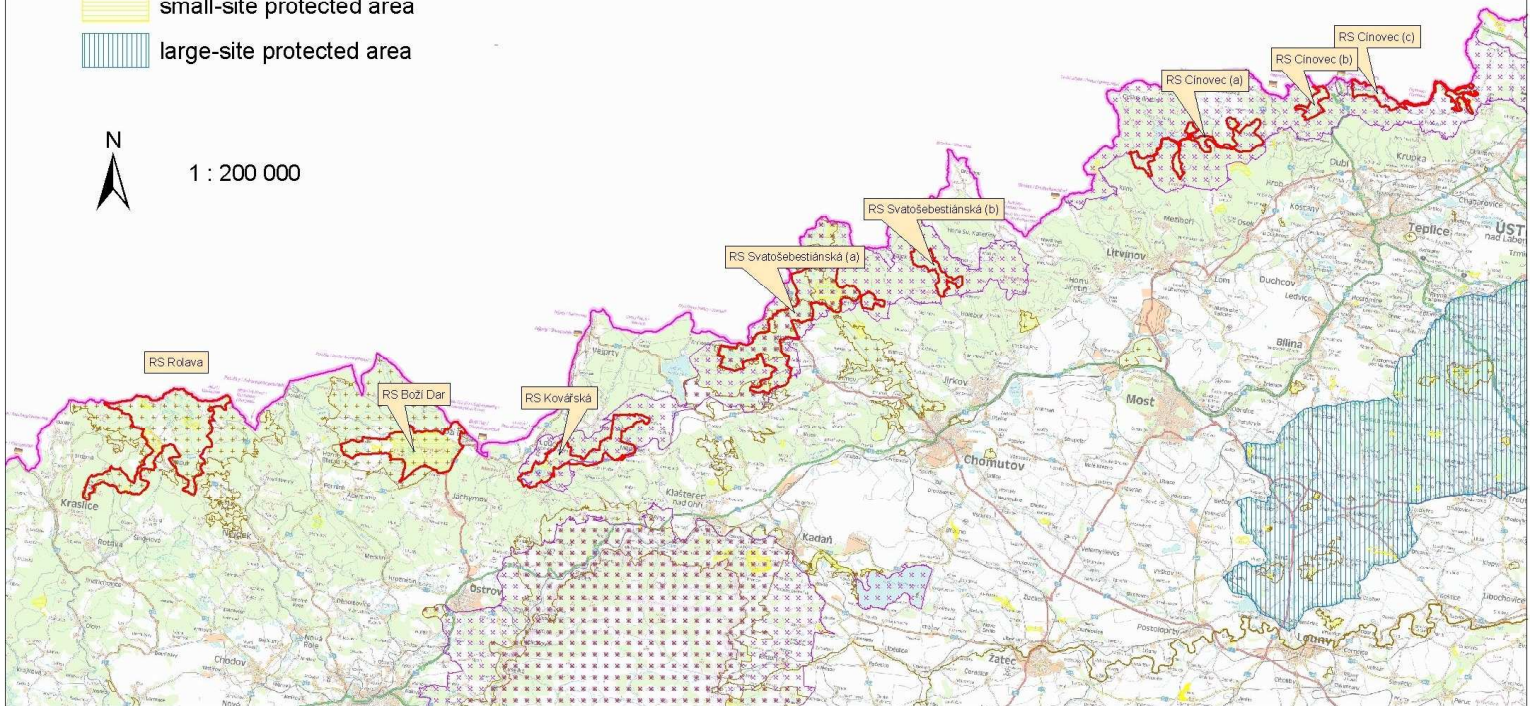

# Ramsar site KRUŠNOHORSKÁ MOUNTAINS MIRES

## Legend

-  Ramsar Site
-  pSCI
-  SPA
-  small-site protected area
-  large-site protected area

1 : 200 000

© Ministry of Environment of the Czech Republic, 2007