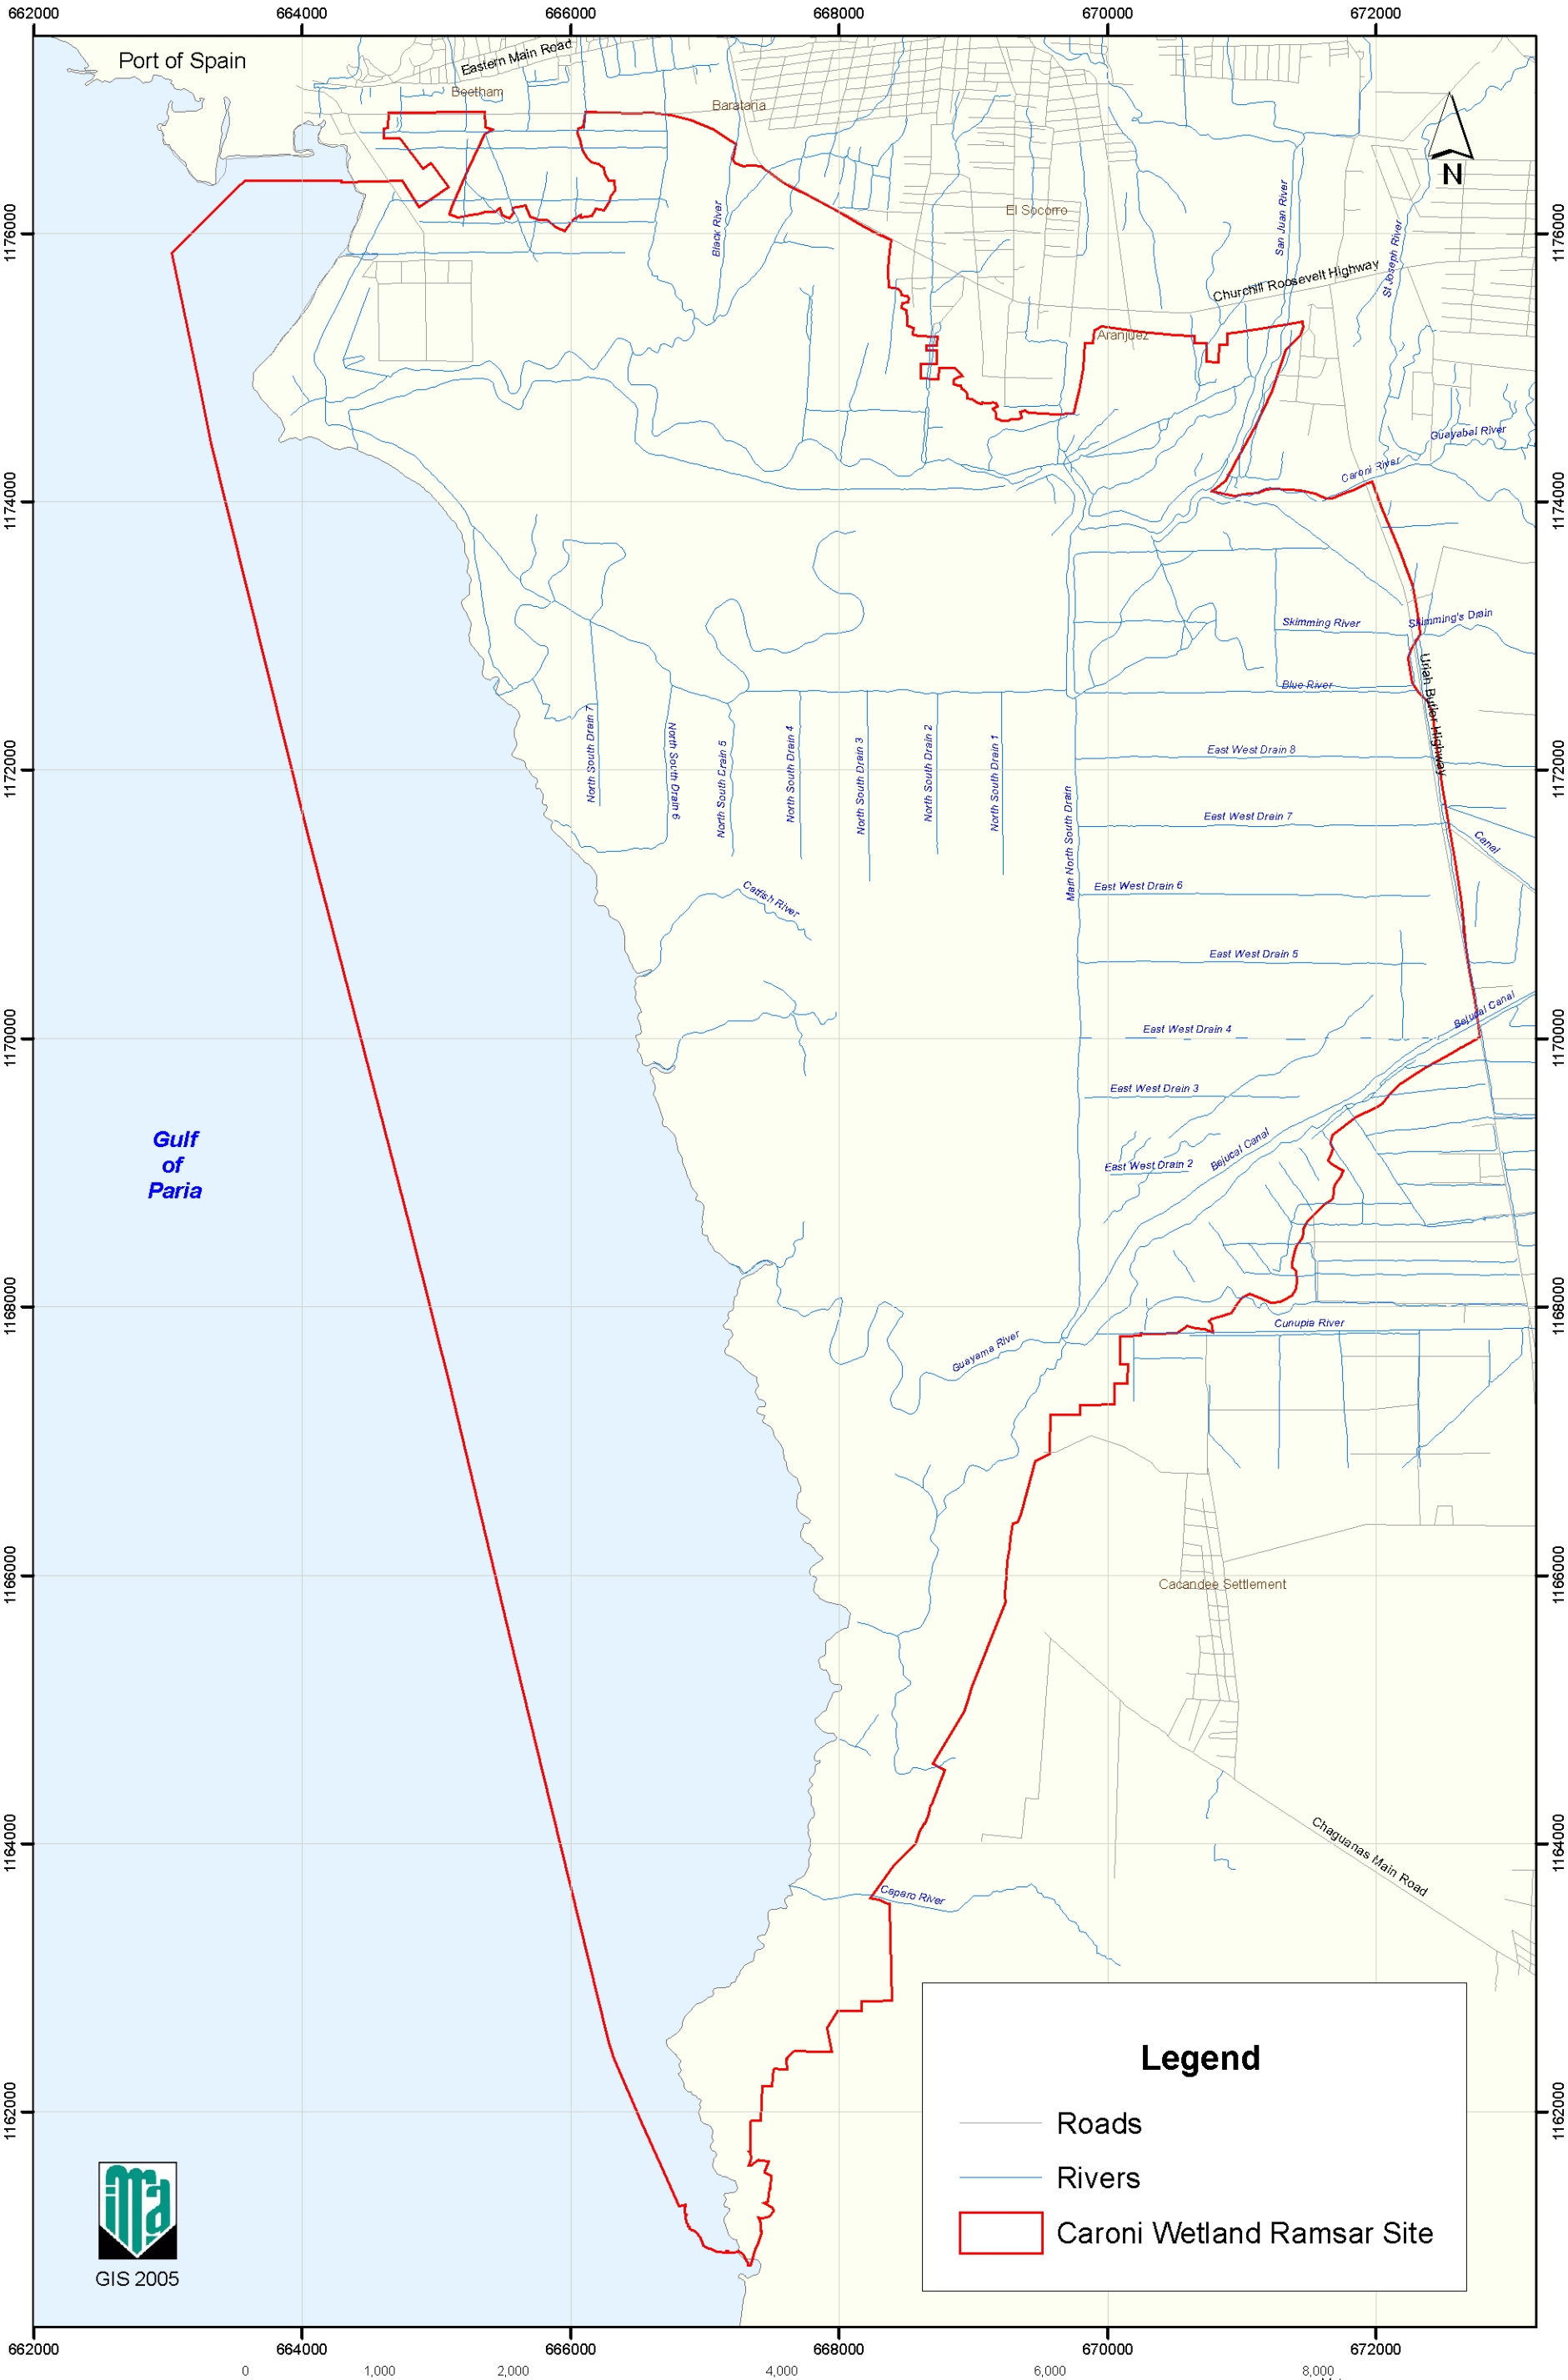

# Caroni Wetlands Ramsar Site Boundary

**Legend**

- Roads
- Rivers
- ▭ Caroni Wetland Ramsar Site