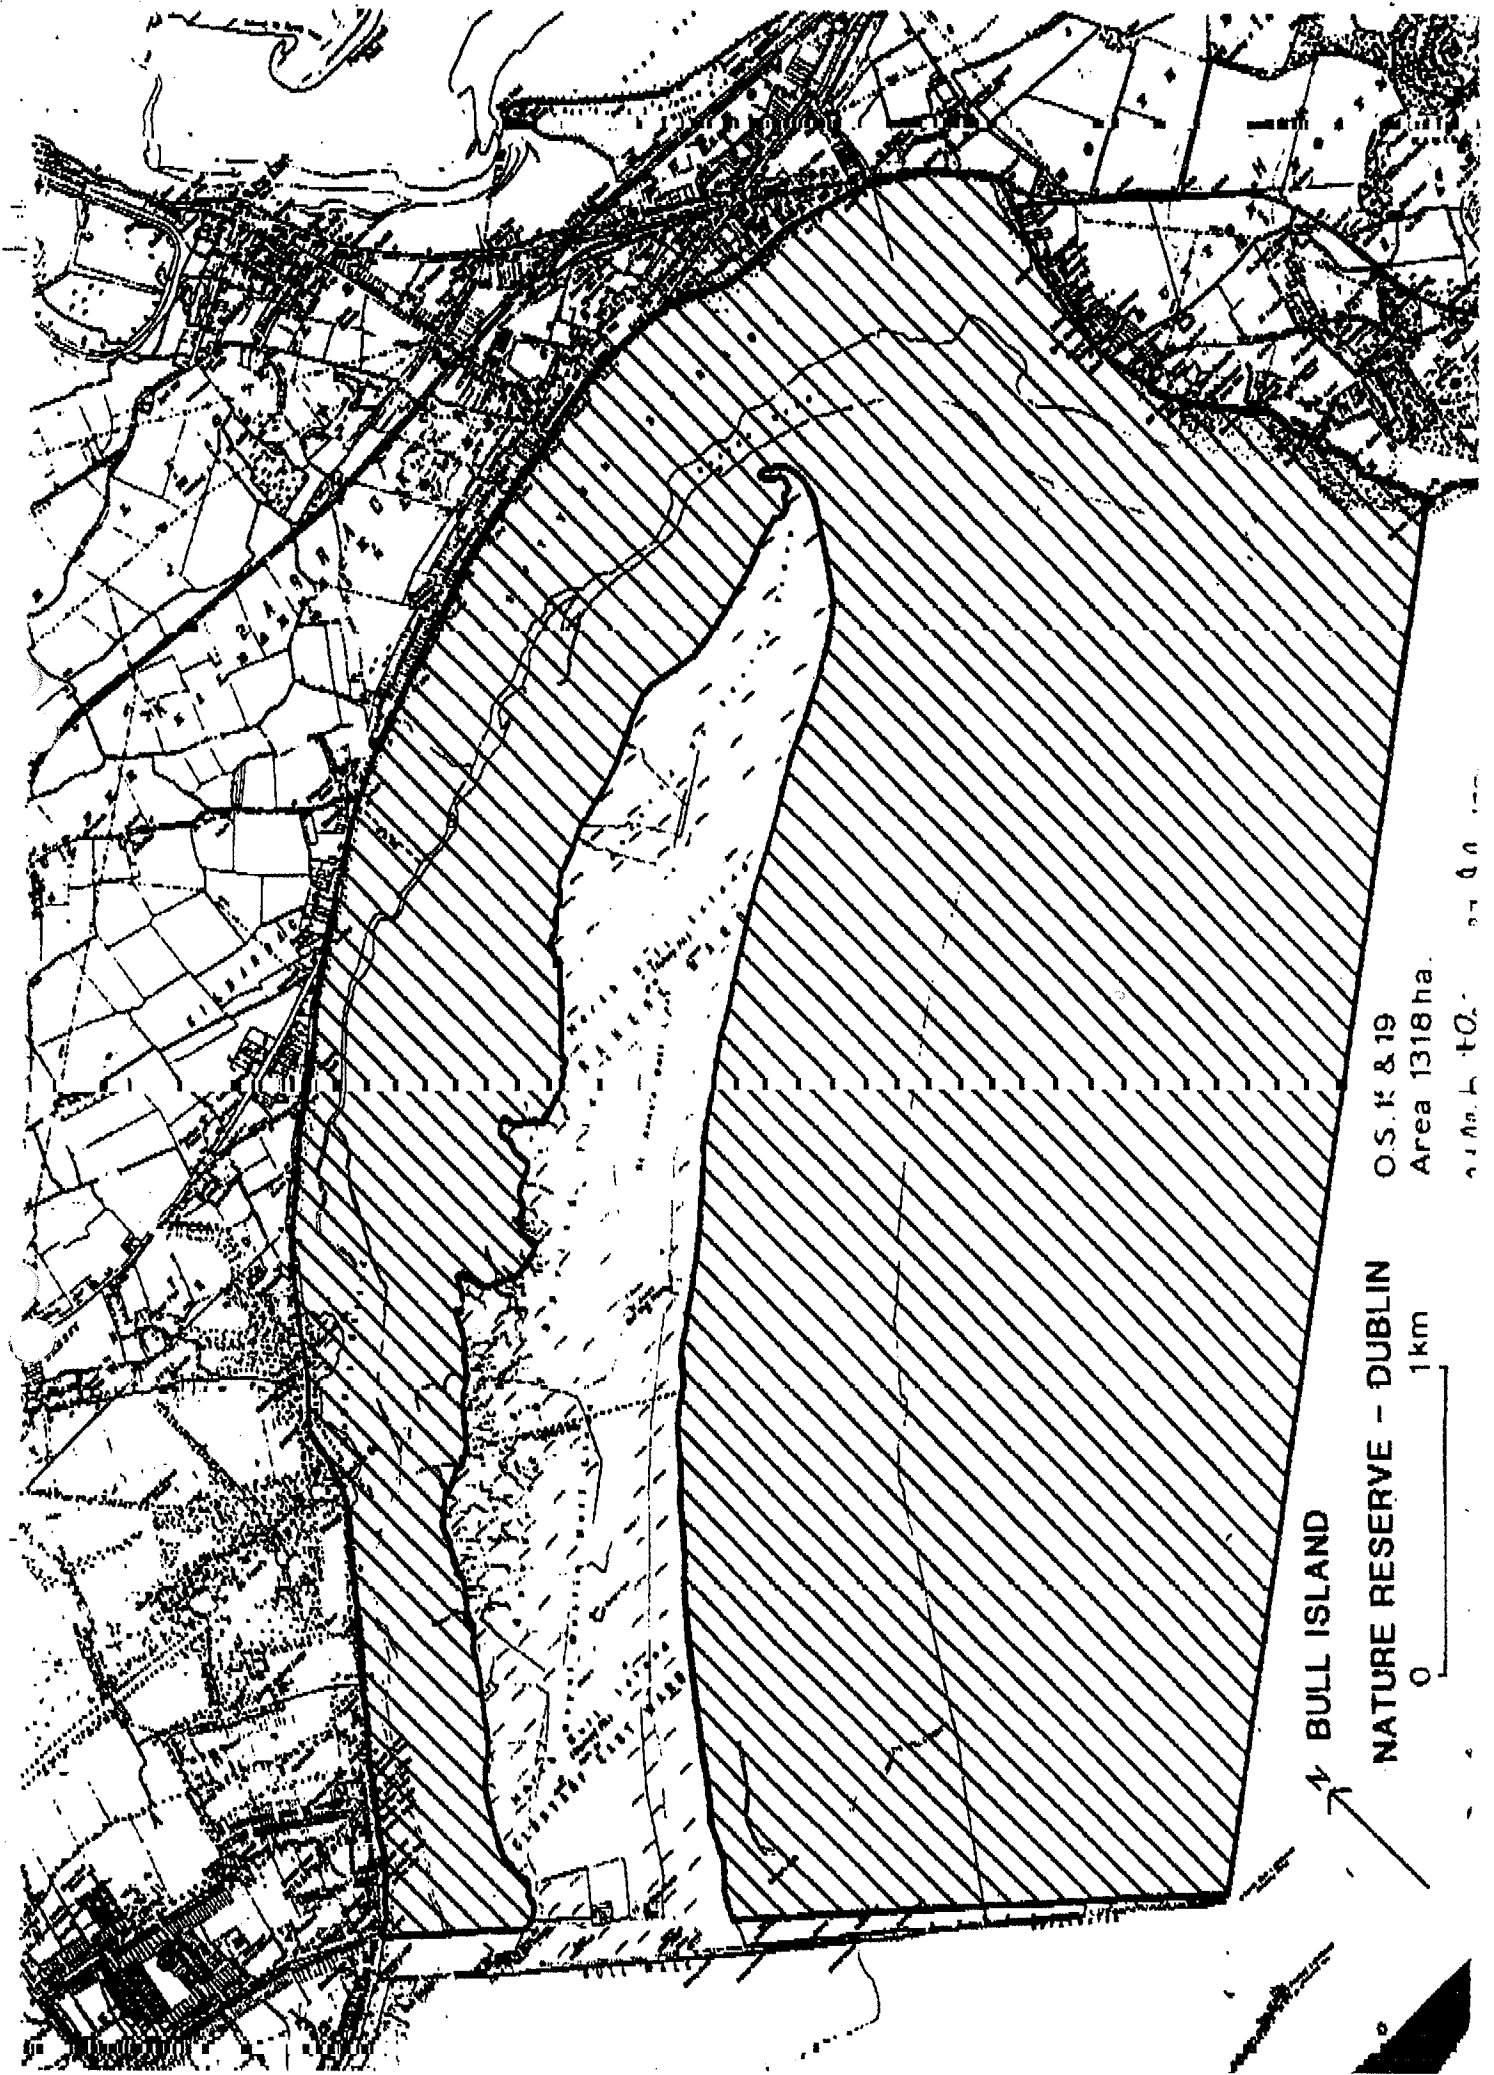

715/10

BULL ISLAND

NATURE RESERVE - DUBLIN

1 km

0

O.S. K & 19

Area 1318 ha.

1:10,000

71E00a

**BULL ISLAND NATURE RESERVE - DUBLIN**

O.S. 15 & 19

Area 118 ha.

*M. J. O'Connell 27 July 1988*