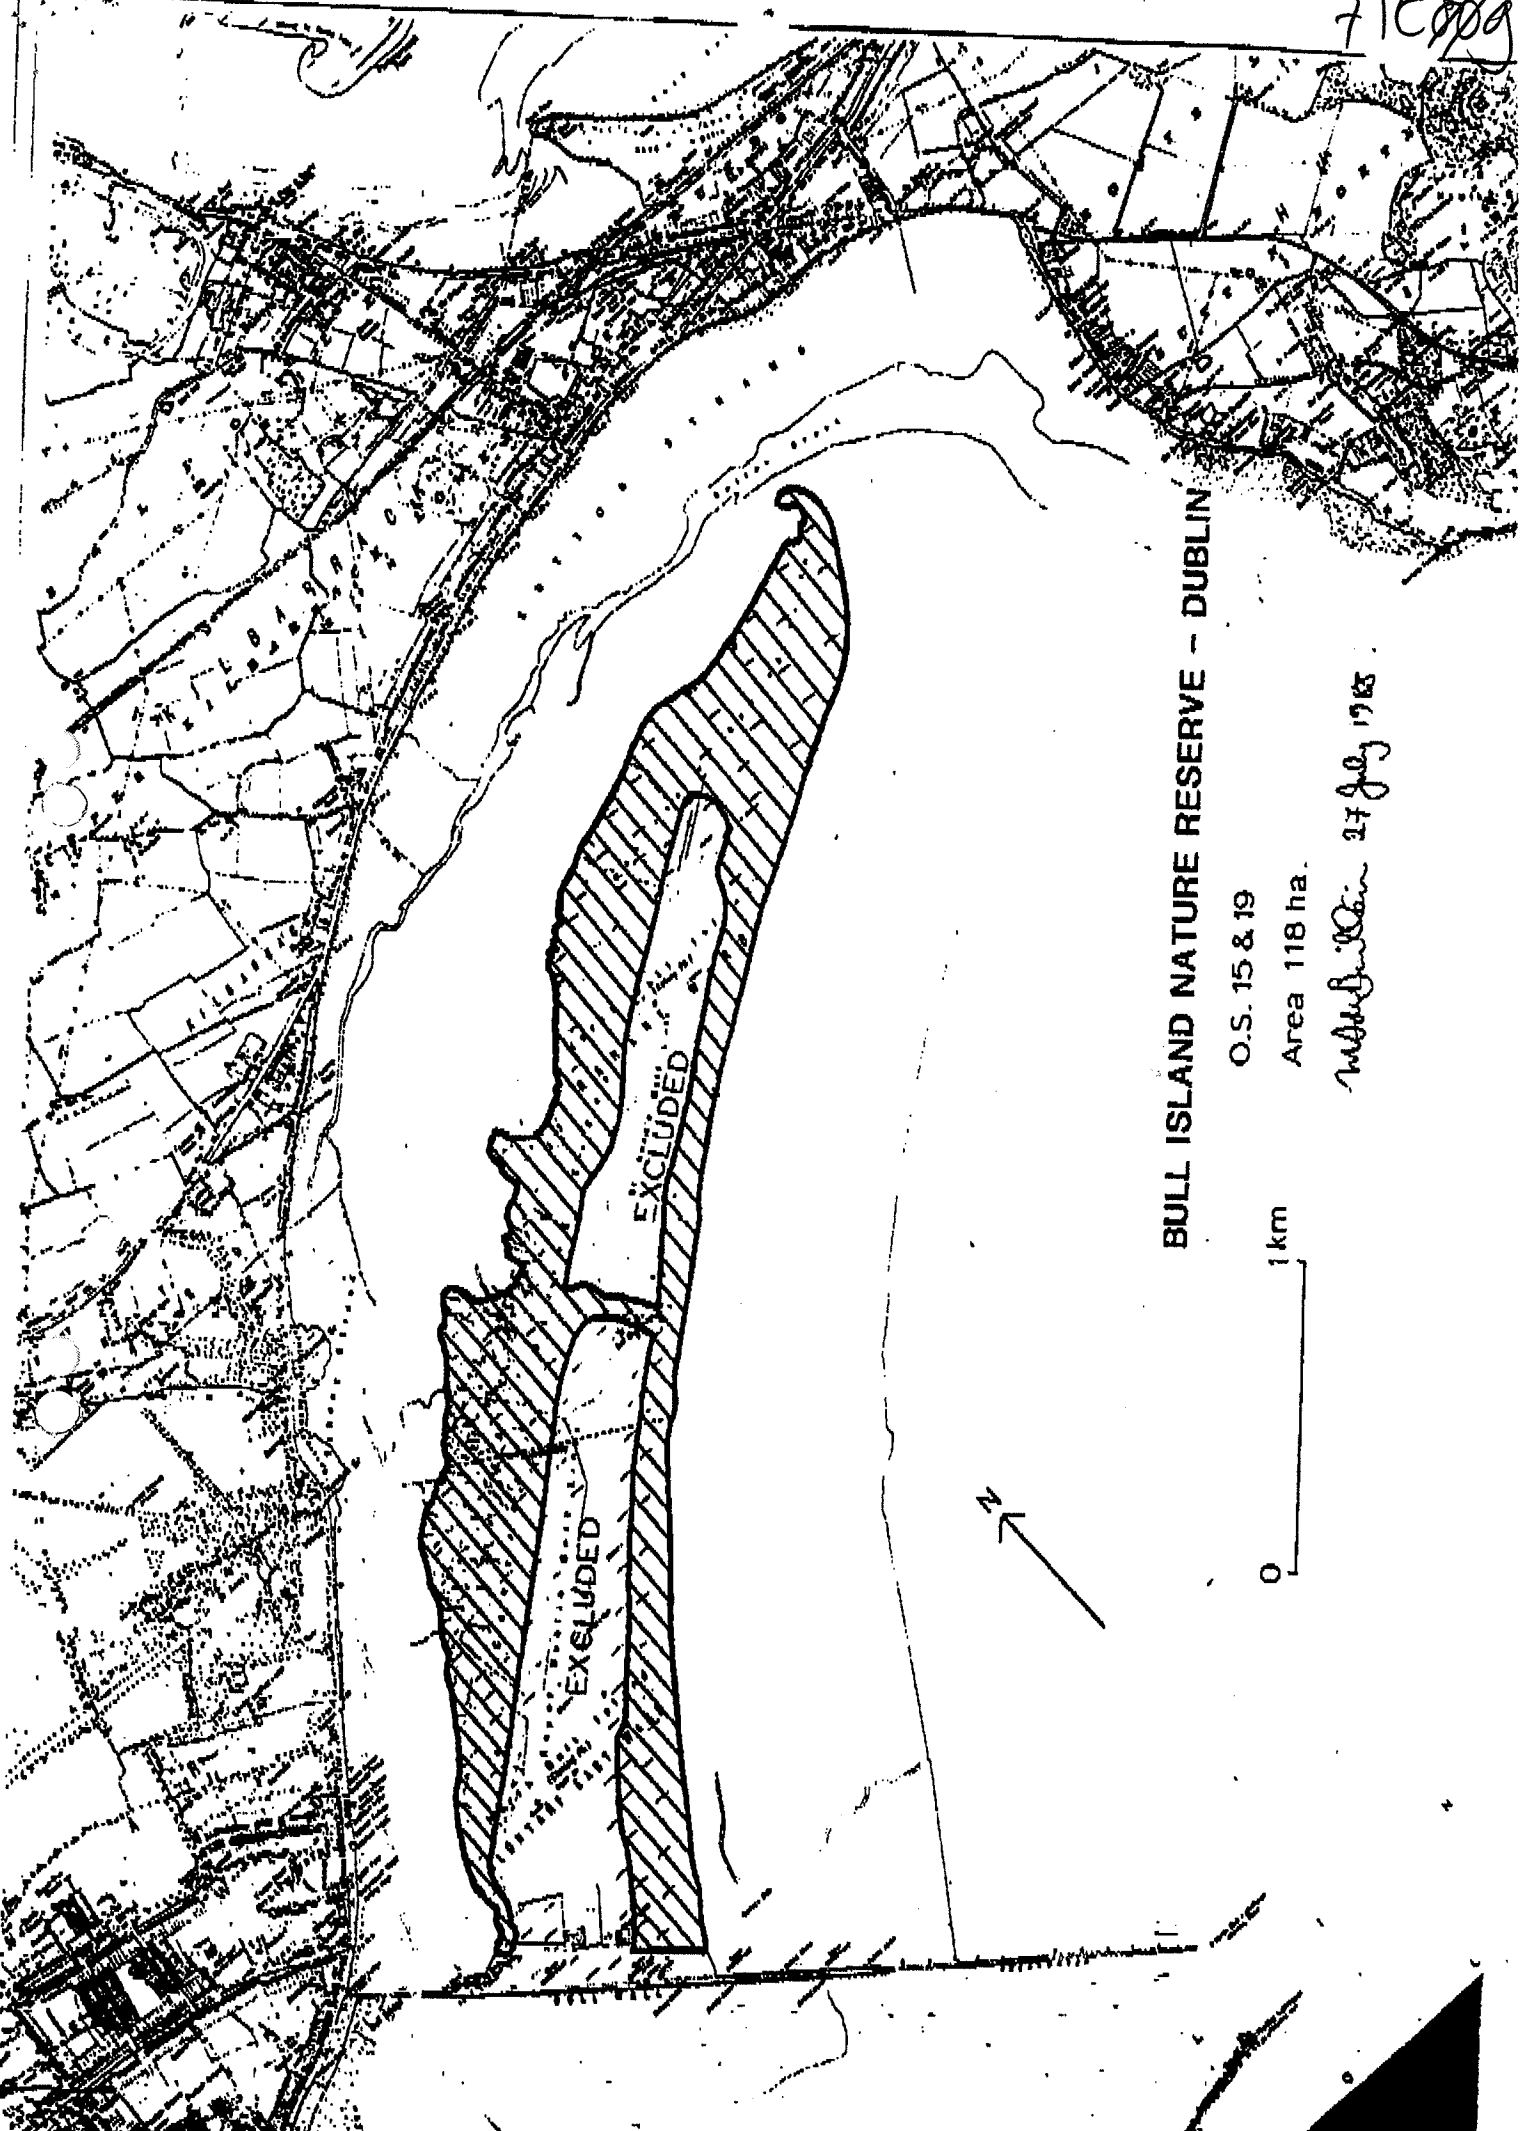

715/10

BULL ISLAND

NATURE RESERVE - DUBLIN

1 km

0

O.S. K & 19

Area 1318 ha.

1:10,000

71E00a

**BULL ISLAND NATURE RESERVE - DUBLIN**

O.S. 15 & 19

Area 118 ha.

*M. J. O'Connell 27 July 1988*